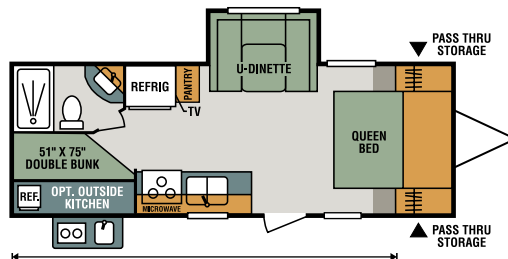

231BHLE

985 N 900 W • Shishewana, IN 46565
E-mail kz@kz-rv.com • www.kz-rv.com

Due to continual research and advances, manufacturer reserves the right to change specifications, design, price and equipment without notice, and assumes no responsibility for any error in this literature. Some items shown are not included as standard or optional equipment. ©2016KZ | 09/09/16 | 2.5M

Travel Trailers	201RBLE	231BHLE	231RKLE	241RLE	260BHLE	261RLE	271BHLE	282BHLE	291BHLE	301BHLE
UVW (Unloaded Vehicle Weight)*	4,510	4,628	4,575	TBD	4,710	5,410	5,290	5,820	TBD	TBD
Dry Hitch Weight*	520	579	502	TBD	600	670	710	820	TBD	TBD
Dry Axle Weight*	3,990	4,049	4,073	TBD	4,110	4,740	4,580	5,000	TBD	TBD
NCC (Net Carrying Capacity)	1,490	1,372	1,425	TBD	1,290	1,590	1,710	1,180	TBD	TBD
GVWR	6,000	6,000	6,000	7,000	7,000	7,000	7,000	7,000	8,800	8,000
Interior Height	78"	78"	78"	TBD	78"	78"	78"	78"	TBD	TBD
Exterior Height w/ A/C	10' 11"	10' 1"	10' 1"	TBD	10' 8"	10' 7"	10' 7"	10' 8"	TBD	TBD
Exterior Width	96"	96"	96"	TBD	96"	96"	96"	96"	TBD	TBD
Exterior Length	24' 6"	27' 5"	27' 5"	28' 11"	30' 6"	30' 8"	31' 3"	31' 11"	33' 2"	33' 3"
Refrigerator (cu. feet)	6	6	6	TBD	6	6	6	6	TBD	TBD
Water Heater Cap. (gal. G/E w/DSI)	6	6	6	6	6	6	6	6	6	6
Fresh Water Cap. (gal.)	38	38	38	38	38	38	38	38	38	38
Waste Water Cap. (gal.)	32	32	32	32	32	32	32	32	32	32
Gray Water Cap. (gal.)	32	32	32	32	32	32	32	64	32	32
LP Gas Cap. (lbs.)	40	40	60	40	40	40	40	40	40	40
Furnace BTUs (1,000s)	20	20	20	TBD	20	25	25	25	TBD	TBD
Tire Size	14"	14"	14"	14"	14"	14"	14"	14"	15"	15"
Awning	15'	18'	14'	17'	15'	15'	14'	16'	18'	16'

*This weight reflects the rolling average unit weight for each model. Your trailer weight will vary according to optional equipment.