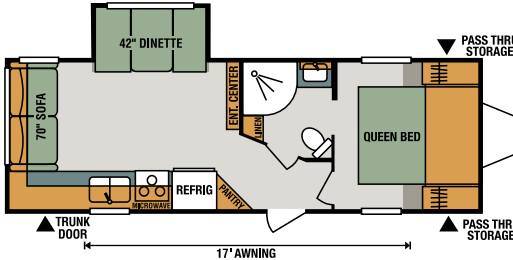

- Monitor Panel
- Power Vent in Bath
- Reversible Quilted Comforter
- Built-In Medicine Cabinet w/Mirror in Bath
- Tub Surround

K-Z Advantage Package (mandatory option)

- 2-Tone EXT Sidewall metal
- Upper Bunk Windows (select models)
- Power Awning w/LED Light Strip
- Friction Hinge Entry Door
- Key-Alike Program for Baggage & Entry Doors
- Large Folding Grab Handle
- 6-GAL LP/Electric DSI Water Heater
- Power Front Jack w/LED Light
- (4) Stabilizer Jacks
- LP Bottle Cover
- Exterior Speakers
- Nitrogen-Filled Tires
- Spare Tire & Carrier
- Solar Prep
- Backup Camera Prep
- 6.3 CU FT Refrigerator w/Temp Controls
- Seamless Countertops w/Under-Mount Kitchen Sink
- Push-Back Recliners (ILO barrel chairs)
- Jackknife Sofa w/Middle Console & Sofa Arms
- Blue LED Light Strip above Main Living Room Slideout

- Multi-Media Stereo w/DVD, Bluetooth & NFC Wireless Connectivity
- 12V Dual USB Port
- (2) 6.5" Interior Speakers
- Foot-Flush Toilet
- Plywood Bed Base w/Gas Struts
- Bed Storage System

Options

- Color-Infused Ivory F/G Exterior
- Climate Package (heated, enclosed & insulated underbelly)
- Wireless Backup Camera System
- Roof Ladder
- Outside Kitchen (231BH, 271BH, 301BH)
- Bumper-Mount Grill
- 15,000 BTU A/C IPO 13,500 BTU A/C
- 50 AMP Service w/2nd A/C Prep
- 39" LED TV (N/A – 201RB, 231BH, 231RK, 260BH)
- 32" LED TV (241RKS)
- 24" LED TV (201RB, 231BH, 260BH)
- Freestanding Dinette Table & (4) Chairs IPO Dinette
- Flip-Down 71" Storage Rack
- Bedroom LED TV w/Inside/Outside Bracket
- Oven

201RBLE

231BHLE

231RKLE **NEW**

241RLE **NEW**

260BHLE **NEW**

261RLE

271BHLE

282BHLE