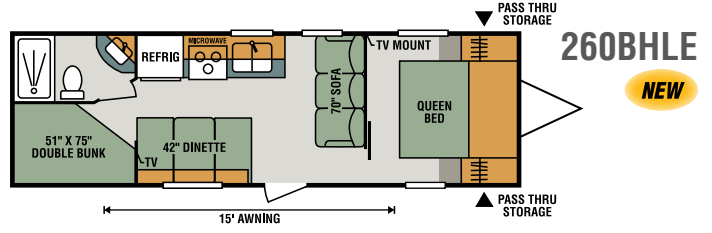

- Multi-Media Stereo w/DVD, Bluetooth & NFC Wireless Connectivity
- 12V Dual USB Port
- (2) 6.5" Interior Speakers
- Foot-Flush Toilet
- Plywood Bed Base w/Gas Struts
- Bed Storage System

Options

- Color-Infused Ivory F/G Exterior
- Climate Package (heated, enclosed & insulated underbelly)
- Wireless Backup Camera System
- Roof Ladder
- Outside Kitchen (231BH, 271BH, 301BH)
- Bumper-Mount Grill
- 15,000 BTU A/C IPO 13,500 BTU A/C
- 50 AMP Service w/2nd A/C Prep
- 39" LED TV (N/A – 201RB, 231BH, 231RK, 260BH)
- 32" LED TV (241RKS)
- 24" LED TV (201RB, 231BH, 260BH)
- Freestanding Dinette Table & (4) Chairs IPO Dinette
- Flip-Down 71" Storage Rack
- Bedroom LED TV w/Inside/Outside Bracket
- Oven

201RBLE

231BHLE

231RKLE **NEW**

241RLE **NEW**

260BHLE **NEW**

261RLE

271BHLE

282BHLE