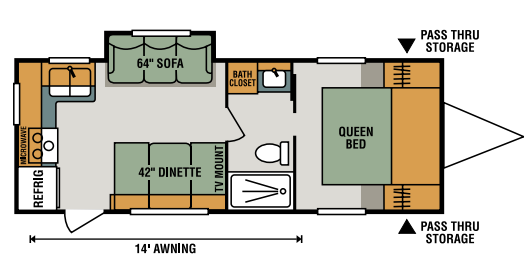

231RKLE **NEW**