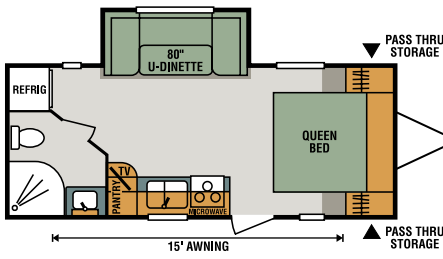

- Monitor Panel
- Power Vent in Bath
- Reversible Quilted Comforter
- Built-In Medicine Cabinet w/Mirror in Bath
- Tub Surround

K-Z Advantage Package (mandatory option)

- 2-Tone EXT Sidewall metal
- Upper Bunk Windows (select models)
- Power Awning w/LED Light Strip
- Friction Hinge Entry Door
- Key-Alike Program for Baggage & Entry Doors
- Large Folding Grab Handle
- 6-GAL LP/Electric DSI Water Heater
- Power Front Jack w/LED Light
- (4) Stabilizer Jacks
- LP Bottle Cover
- Exterior Speakers
- Nitrogen-Filled Tires
- Spare Tire & Carrier
- Solar Prep
- Backup Camera Prep
- 6.3 CU FT Refrigerator w/Temp Controls
- Seamless Countertops w/Under-Mount Kitchen Sink
- Push-Back Recliners (ILO barrel chairs)
- Jackknife Sofa w/Middle Console & Sofa Arms
- Blue LED Light Strip above Main Living Room Slideout

- Multi-Media Stereo w/DVD, Bluetooth & NFC Wireless Connectivity
- 12V Dual USB Port
- (2) 6.5" Interior Speakers
- Foot-Flush Toilet
- Plywood Bed Base w/Gas Struts
- Bed Storage System

Options

- Color-Infused Ivory F/G Exterior
- Climate Package (heated, enclosed & insulated underbelly)
- Wireless Backup Camera System
- Roof Ladder
- Outside Kitchen (231BH, 271BH, 301BH)
- Bumper-Mount Grill
- 15,000 BTU A/C IPO 13,500 BTU A/C
- 50 AMP Service w/2nd A/C Prep
- 39" LED TV (N/A – 201RB, 231BH, 231RK, 260BH)
- 32" LED TV (241RKS)
- 24" LED TV (201RB, 231BH, 260BH)
- Freestanding Dinette Table & (4) Chairs IPO Dinette
- Flip-Down 71" Storage Rack
- Bedroom LED TV w/Inside/Outside Bracket
- Oven