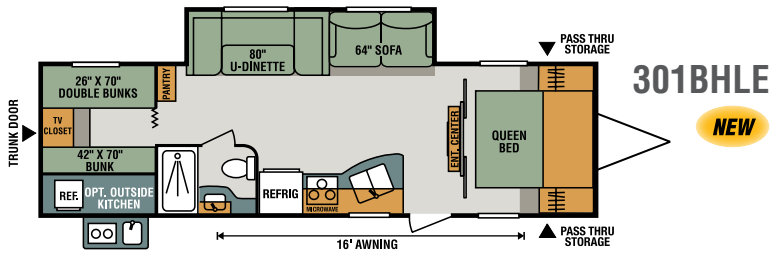

301BHLE **NEW**

985 N 900 W • Shishewana, IN 46565
E-mail kz@kz-rv.com • www.kz-rv.com

Due to continual research and advances, manufacturer reserves the right to change specifications, design, price and equipment without notice, and assumes no responsibility for any error in this literature. Some items shown are not included as standard or optional equipment. ©2016KZ | 09/09/16 | 2.5M

Travel Trailers	201RBLE	231BHLE	231RKLE	241RLE	260BHLE	261RLE	271BHLE	282BHLE	291BHLE	301BHLE
UVW (Unloaded Vehicle Weight)*	4,510	4,628	4,575	TBD	4,710	5,410	5,290	5,820	TBD	TBD
Dry Hitch Weight*	520	579	502	TBD	600	670	710	820	TBD	TBD
Dry Axle Weight*	3,990	4,049	4,073	TBD	4,110	4,740	4,580	5,000	TBD	TBD
NCC (Net Carrying Capacity)	1,490	1,372	1,425	TBD	1,290	1,590	1,710	1,180	TBD	TBD
GVWR	6,000	6,000	6,000	7,000	7,000	7,000	7,000	7,000	8,800	8,000
Interior Height	78"	78"	78"	TBD	78"	78"	78"	78"	TBD	TBD
Exterior Height w/ A/C	10' 11"	10' 1"	10' 1"	TBD	10' 8"	10' 7"	10' 7"	10' 8"	TBD	TBD
Exterior Width	96"	96"	96"	TBD	96"	96"	96"	96"	TBD	TBD
Exterior Length	24' 6"	27' 5"	27' 5"	28' 11"	30' 6"	30' 8"	31' 3"	31' 11"	33' 2"	33' 3"
Refrigerator (cu. feet)	6	6	6	TBD	6	6	6	6	TBD	TBD
Water Heater Cap. (gal. G/E w/DSI)	6	6	6	6	6	6	6	6	6	6
Fresh Water Cap. (gal.)	38	38	38	38	38	38	38	38	38	38
Waste Water Cap. (gal.)	32	32	32	32	32	32	32	32	32	32
Gray Water Cap. (gal.)	32	32	32	32	32	32	32	64	32	32
LP Gas Cap. (lbs.)	40	40	60	40	40	40	40	40	40	40
Furnace BTUs (1,000s)	20	20	20	TBD	20	25	25	25	TBD	TBD
Tire Size	14"	14"	14"	14"	14"	14"	14"	14"	15"	15"
Awning	15'	18'	14'	17'	15'	15'	14'	16'	18'	16'

*This weight reflects the rolling average unit weight for each model. Your trailer weight will vary according to optional equipment.