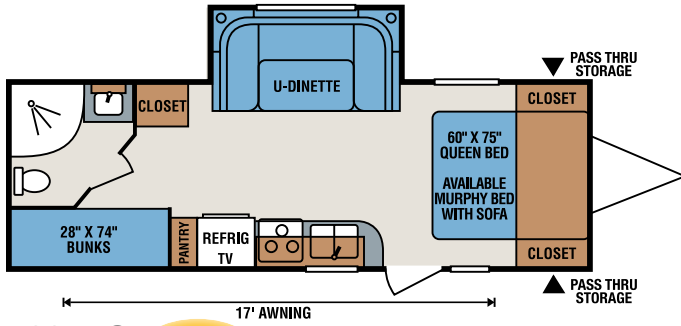

- Hard Valances
- Innerspring Mattress with Reversible Down Comforter and Headboard
- Jensen® DVD/CD/Stereo/MP3 with Bluetooth
- LED Light in Pass Thru Storage
- LED Lights Inside and Out
- Lighted Power Awning with Speakers
- Microwave
- Monitor Panel
- Night Shades
- Pillows on Sofa
- Radius Baggage Doors with Magnetic Catches
- Radius Overhead Cabinets and Dinette Bases
- Roller Ball Bearing Drawer Glides
- Porch Light by Entry Door
- Power Vent in Bathroom

Options

- Aluminum Wheels
- Cotton Cloud Mattress Upgrade
- LED TV with Swing Arm
- Outside Grill
- Power Tongue Jack
- Spare Tire/Carrier/Cover

V19RB

V20RBS

V20RBS & V22BHS
Murphy Bed Option

V22BHS **NEW**