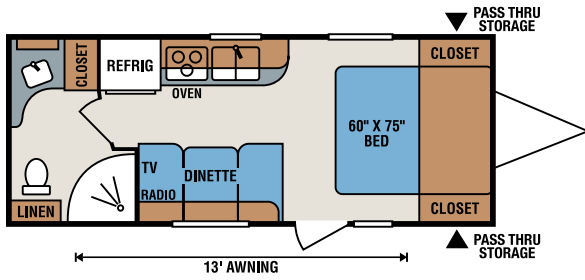

V19RB

Travel Trailers	V19RB	V20RBS	V22BHS	V23BHS	V23RLS
UVW (Unloaded Vehicle Weight)*	3,650	4,010	TBD	4,140	4,130
Dry Hitch Weight*	350	350	TBD	510	490
Dry Axle Weight*	3,300	3,660	TBD	3,630	3,640
NCC (Net Carrying Capacity)	1,550	1,190	TBD	1,060	1,070
GVWR	5,200	5,200	TBD	5,200	5,200
Interior Height	78"	78"	TBD	78"	78"
Exterior Height w/ A/C	119"	119"	TBD	119"	119"
Exterior Width	90"	90"	TBD	90"	90"
Exterior Length	23' 1"	23' 10"	TBD	26' 11"	26' 11"
Refrigerator (cu. feet)	6	6	TBD	6	6
Water Heater Cap. (gal. G/E w/DSI)	6	6	TBD	6	6
Fresh Water Cap. (gal.)	40	40	TBD	40	40
Waste Water Cap. (gal.)	30	24	TBD	24	31
Gray Water Cap. (gal.)	31	31	TBD	31	31
LP Gas Cap. (lbs.)	40	40	TBD	40	40
Furnace BTUs (1,000s)	20	20	TBD	20	20
Tire Size	14"	14"	TBD	14"	14"
Awning	13'	15'	TBD	17'	16'

*This weight reflects the rolling average unit weight for each model. Your trailer weight will vary according to optional equipment.

985 N 900 W • Shpshewana, IN 46565
E-mail kz@kz-rv.com • www.kz-rv.com

Due to continual research and advances, manufacturer reserves the right to change specifications, design, price and equipment without notice, and assumes no responsibility for any error in this literature. Some items shown are not included as standard or optional equipment. ©2015KZ | 9/3/15 | 10M