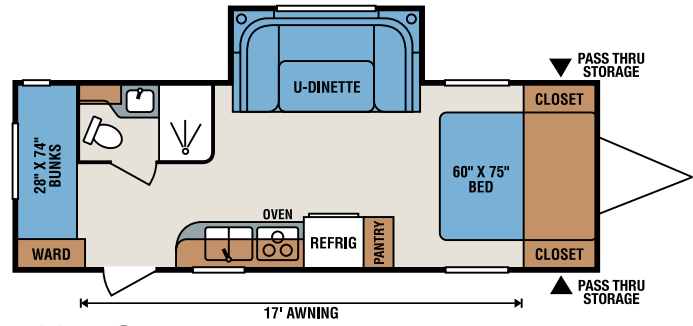

V23BHS

V23RLS

2016 Décor
Cityscape

Travel Trailers	V19RB	V20RBS	V22BHS	V23BHS	V23RLS
UVW (Unloaded Vehicle Weight)*	3,650	4,010	TBD	4,140	4,130
Dry Hitch Weight*	350	350	TBD	510	490
Dry Axle Weight*	3,300	3,660	TBD	3,630	3,640
NCC (Net Carrying Capacity)	1,550	1,190	TBD	1,060	1,070
GVWR	5,200	5,200	TBD	5,200	5,200
Interior Height	78"	78"	TBD	78"	78"
Exterior Height w/ A/C	119"	119"	TBD	119"	119"
Exterior Width	90"	90"	TBD	90"	90"
Exterior Length	23' 1"	23' 10"	TBD	26' 11"	26' 11"
Refrigerator (cu. feet)	6	6	TBD	6	6
Water Heater Cap. (gal. G/E w/DSI)	6	6	TBD	6	6
Fresh Water Cap. (gal.)	40	40	TBD	40	40
Waste Water Cap. (gal.)	30	24	TBD	24	31
Gray Water Cap. (gal.)	31	31	TBD	31	31
LP Gas Cap. (lbs.)	40	40	TBD	40	40
Furnace BTUs (1,000s)	20	20	TBD	20	20
Tire Size	14"	14"	TBD	14"	14"
Awning	13'	15'	TBD	17'	16'