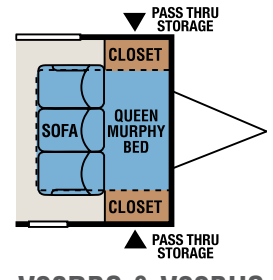

Options

- Aluminum Wheels
- Cotton Cloud Mattress Upgrade
- LED TV with Swing Arm
- Outside Grill
- Power Tongue Jack
- Spare Tire/Carrier/Cover

V19RB

V20RBS

V20RBS & V22BHS
Murphy Bed Option

V22BHS **NEW**