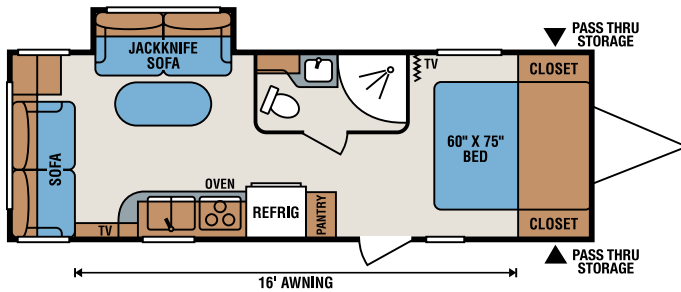

V23BHS

V23RLS

2016 Décor
Cityscape

Travel Trailers	V19RB	V20RBS	V22BHS	V23BHS	V23RLS
UVW (Unloaded Vehicle Weight)*	3,650	4,010	TBD	4,140	4,130
Dry Hitch Weight*	350	350	TBD	510	490
Dry Axle Weight*	3,300	3,660	TBD	3,630	3,640
NCC (Net Carrying Capacity)	1,550	1,190	TBD	1,060	1,070
GVWR	5,200	5,200	TBD	5,200	5,200
Interior Height	78"	78"	TBD	78"	78"
Exterior Height w/ A/C	119"	119"	TBD	119"	119"
Exterior Width	90"	90"	TBD	90"	90"
Exterior Length	23' 1"	23' 10"	TBD	26' 11"	26' 11"
Refrigerator (cu. feet)	6	6	TBD	6	6
Water Heater Cap. (gal. G/E w/DSI)	6	6	TBD	6	6
Fresh Water Cap. (gal.)	40	40	TBD	40	40
Waste Water Cap. (gal.)	30	24	TBD	24	31
Gray Water Cap. (gal.)	31	31	TBD	31	31
LP Gas Cap. (lbs.)	40	40	TBD	40	40
Furnace BTUs (1,000s)	20	20	TBD	20	20
Tire Size	14"	14"	TBD	14"	14"
Awning	13'	15'	TBD	17'	16'