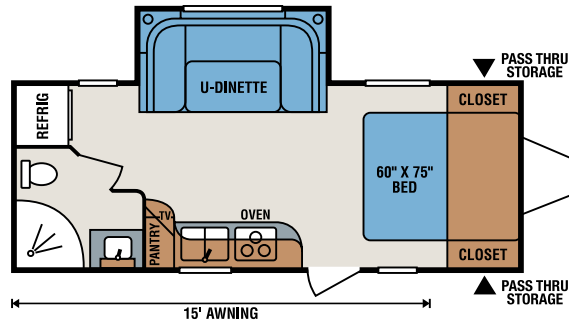

V20RBS

Travel Trailers	V19RB	V20RBS	V22BHS	V23BHS	V23RLS
UVW (Unloaded Vehicle Weight)*	3,650	4,010	TBD	4,140	4,130
Dry Hitch Weight*	350	350	TBD	510	490
Dry Axle Weight*	3,300	3,660	TBD	3,630	3,640
NCC (Net Carrying Capacity)	1,550	1,190	TBD	1,060	1,070
GVWR	5,200	5,200	TBD	5,200	5,200
Interior Height	78"	78"	TBD	78"	78"
Exterior Height w/ A/C	119"	119"	TBD	119"	119"
Exterior Width	90"	90"	TBD	90"	90"
Exterior Length	23' 1"	23' 10"	TBD	26' 11"	26' 11"
Refrigerator (cu. feet)	6	6	TBD	6	6
Water Heater Cap. (gal. G/E w/DSI)	6	6	TBD	6	6
Fresh Water Cap. (gal.)	40	40	TBD	40	40
Waste Water Cap. (gal.)	30	24	TBD	24	31
Gray Water Cap. (gal.)	31	31	TBD	31	31
LP Gas Cap. (lbs.)	40	40	TBD	40	40
Furnace BTUs (1,000s)	20	20	TBD	20	20
Tire Size	14"	14"	TBD	14"	14"
Awning	13'	15'	TBD	17'	16'

*This weight reflects the rolling average unit weight for each model. Your trailer weight will vary according to optional equipment.

985 N 900 W • Shpshewana, IN 46565
E-mail kz@kz-rv.com • www.kz-rv.com

Due to continual research and advances, manufacturer reserves the right to change specifications, design, price and equipment without notice, and assumes no responsibility for any error in this literature. Some items shown are not included as standard or optional equipment. ©2015KZ | 9/3/15 | 10M