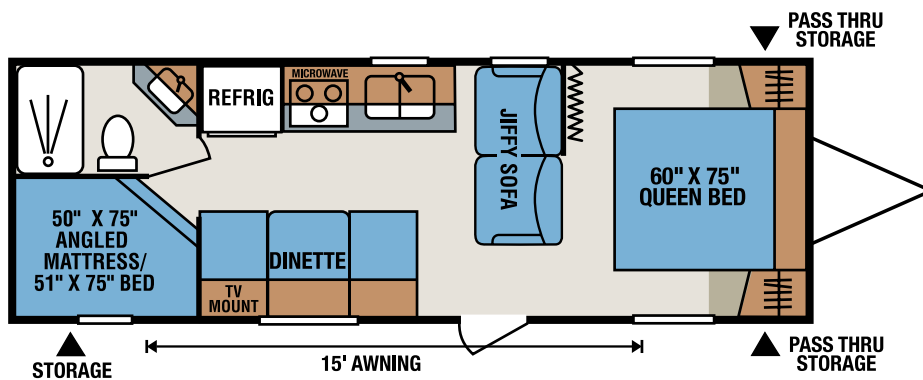

S272BHSS

For more product details and in-depth information, visit us at www.kz-rv.com |

0985 N 900 W • Shpshewana, IN 46565
E-mail kz@kz-rv.com • www.kz-rv.com

Due to continual research and advances, manufacturer reserves the right to change specifications, design, price and equipment without notice, and assumes no responsibility for any error in this literature. Some items shown are not included as standard or optional equipment. ©2013KZ | 9/1/13