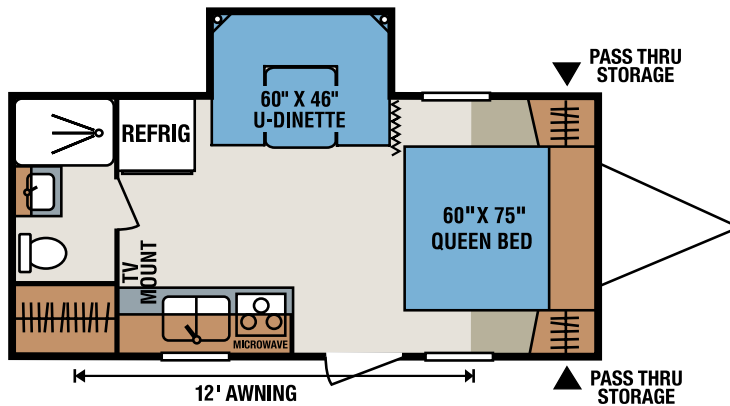

Standards

- 1 Piece Seamless Roof
- 13,500 BTU A/C
- 20 lb. Gas Bottles
- 30 Amp Service
- Acrylic Sink
- AM/FM CD Player
- Awning with Drip Rail and Spouts
- Bedspring
- Border Accent Tape
- Built-In Medicine Cabinet with Mirror in Bath
- Cable Hook Up
- Innerspring Mattress
- Large Overhead Cabinets

- Microwave with Turntable
- Mini Blinds
- Monitor Panel
- Patio Door Light
- Power Vent in Bath
- R7 Insulation
- Radius Entry Door
- Range Hood with 12V Light and Exhaust Fan
- Rear Bumper with Sewer Hose Storage
- Roller Ball Bearing Drawer Guides
- Solid Wood Framed Mortise and Tenon Cabinet Doors
- Tinted Windows
- TV Antenna with Booster

In Addition to the Standard Specifications the Show Stopper Includes:

- 4 Stabilizer Jacks
- 6 Cubic Refrigerator
- Fiberglass Exterior
- Gas/Electric Water Heater
- Oven
- Spare Tire and Carrier

Options

- Power Awning

NEW 2014 FLOORPLANS

S202SRBSS