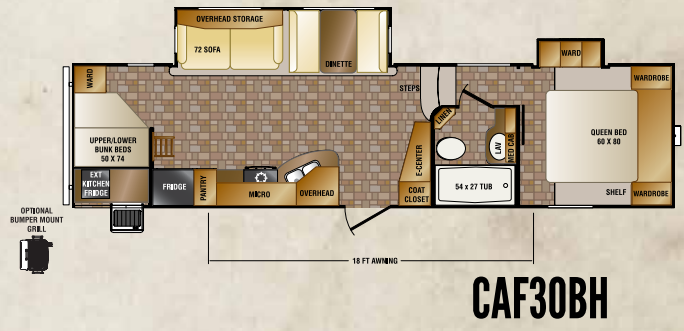

FLOOR PLANS

FIFTH WHEELS

CAF28RK	CAF28SE	CAF29BH	CAF29RS	CAF30BH
6840	7271	8642	8888	8556
11688	11620	11996	11990	11670
4847	4349	3354	3102	3114
1528	1460	1836	1830	1510
5313	5811	6806	7058	7046
29' 11"	30' 11"	32' 11"	32' 11"	33' 11"
11' 10"	11' 10"	11' 10"	11' 10"	12' 0"
40	40	40	40	40
40	40	40	40	40
66	40	40	40	80
225/75R15D	225/75R15D	225/75R15D	225/75R15D	225/75R15D