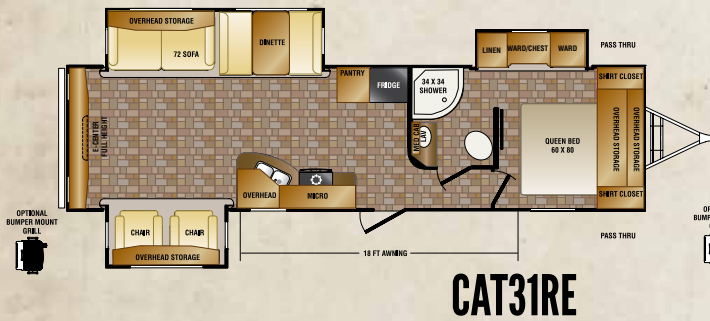

CRUISER AIRE MODELS

You'll find every variety of floor plan configuration with Cruiser Aire. Catering equally to large families and empty nesters, we offer something for everyone. No matter which model you choose, you're sure to find it packed with value and luxury.

TRAVEL TRAILERS

CRUISER AIRE	CAT29BH	CAT31RE	CAT32BH	CAT33BH	CAT33RE	CAF27RL
SHIPPING WEIGHT	6976	7400	7400	TBD	8244	7079
GVWR	10844	10910	10940	TBD	11078	11166
CARRYING CAP	3868	3510	3540	TBD	2834	4087
HITCH WEIGHT	684	750	750	TBD	918	1006
AXLE WEIGHT	6292	6650	6620	TBD	7326	6073
EXT LENGTH	32' 5"	35' 11"	35' 11"	TBD	36' 6"	29' 11"
EXT. HEIGHT W/AC	11' 2"	11' 2"	11' 2"	TBD	11' 2"	12' 0"
FRESH WATER	40	40	58	TBD	40	40
BLACK WATER	40	40	40	TBD	40	40
GRAY	80	80	80	TBD	40	40
TIRE SIZE	225/75R15D	225/75R15D	225/75R15D	TBD	225/75R15D	225/75R15D