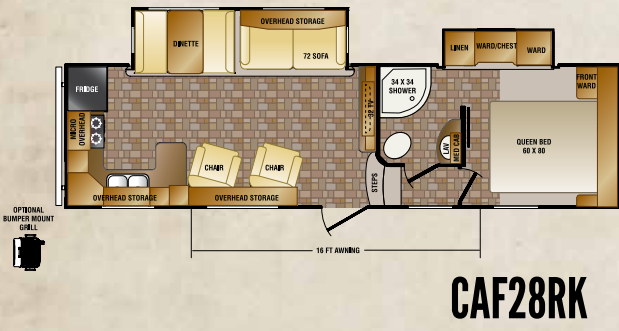

FLOOR PLANS

FIFTH WHEELS

CAF28RK	CAF28SE	CAF29BH	CAF29RS	CAF30BH
6840	7271	8642	8888	8556
11688	11620	11996	11990	11670
4847	4349	3354	3102	3114
1528	1460	1836	1830	1510
5313	5811	6806	7058	7046
29' 11"	30' 11"	32' 11"	32' 11"	33' 11"
11' 10"	11' 10"	11' 10"	11' 10"	12' 0"
40	40	40	40	40
40	40	40	40	40
66	40	40	40	80
225/75R15D	225/75R15D	225/75R15D	225/75R15D	225/75R15D