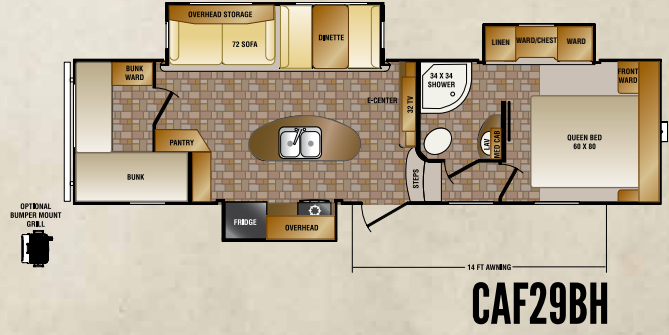

FLOOR PLANS

FIFTH WHEELS

CAF28RK	CAF28SE	CAF29BH	CAF29RS	CAF30BH
6840	7271	8642	8888	8556
11688	11620	11996	11990	11670
4847	4349	3354	3102	3114
1528	1460	1836	1830	1510
5313	5811	6806	7058	7046
29' 11"	30' 11"	32' 11"	32' 11"	33' 11"
11' 10"	11' 10"	11' 10"	11' 10"	12' 0"
40	40	40	40	40
40	40	40	40	40
66	40	40	40	80
225/75R15D	225/75R15D	225/75R15D	225/75R15D	225/75R15D