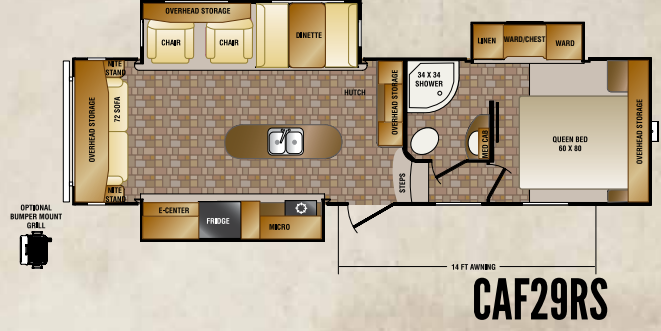

FLOOR PLANS

FIFTH WHEELS

CAF28RK	CAF28SE	CAF29BH	CAF29RS	CAF30BH
6840	7271	8642	8888	8556
11688	11620	11996	11990	11670
4847	4349	3354	3102	3114
1528	1460	1836	1830	1510
5313	5811	6806	7058	7046
29' 11"	30' 11"	32' 11"	32' 11"	33' 11"
11' 10"	11' 10"	11' 10"	11' 10"	12' 0"
40	40	40	40	40
40	40	40	40	40
66	40	40	40	80
225/75R15D	225/75R15D	225/75R15D	225/75R15D	225/75R15D