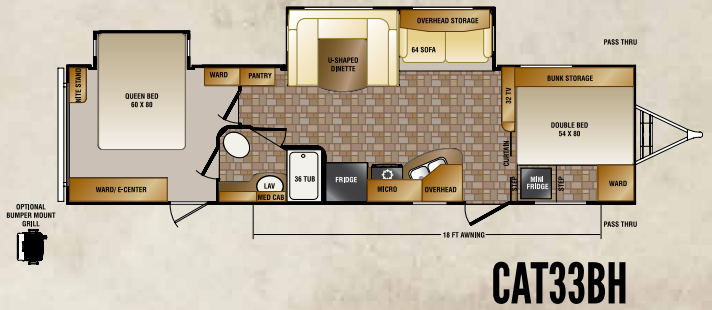

CRUISER AIRE MODELS

You'll find every variety of floor plan configuration with Cruiser Aire. Catering equally to large families and empty nesters, we offer something for everyone. No matter which model you choose, you're sure to find it packed with value and luxury.

TRAVEL TRAILERS

CRUISER AIRE	CAT29BH	CAT31RE	CAT32BH	CAT33BH	CAT33RE	CAF27RL
SHIPPING WEIGHT	6976	7400	7400	TBD	8244	7079
GVWR	10844	10910	10940	TBD	11078	11166
CARRYING CAP	3868	3510	3540	TBD	2834	4087
HITCH WEIGHT	684	750	750	TBD	918	1006
AXLE WEIGHT	6292	6650	6620	TBD	7326	6073
EXT LENGTH	32' 5"	35' 11"	35' 11"	TBD	36' 6"	29' 11"
EXT. HEIGHT W/AC	11' 2"	11' 2"	11' 2"	TBD	11' 2"	12' 0"
FRESH WATER	40	40	58	TBD	40	40
BLACK WATER	40	40	40	TBD	40	40
GRAY	80	80	80	TBD	40	40
TIRE SIZE	225/75R15D	225/75R15D	225/75R15D	TBD	225/75R15D	225/75R15D