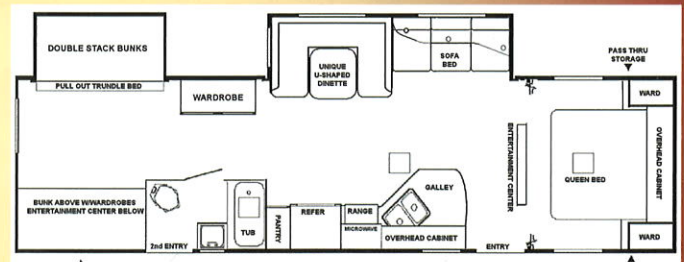

Elegant galley with a large country sink, double door fridge, range, oven and microwave

RIVERSIDE

Travel Trailer, Inc.

Offered in several desirable floorplans, all at an affordable price.

25 RBS

26 DBS

29 RLS

**30
LOFT**

**Features
an Upstairs
Bunk Loft**

29 RKS

31 BHS

Destination Model

39 KQS

Destination Model

39 KBS

at Riverside . . . well equipped comes standard

LIGHT PACKAGE

- 2 Pass Thru Storage Lights
- Entry Door Step Light
- Hitch Light
- Porch Light
- ODS Utility Light
- Awning Light Outlet
- 2 Bedroom Night Lights
- 4 Recessed Ceiling Lights in Galley
- Contoured Soffit w/ Recessed Lighting Over Sofa