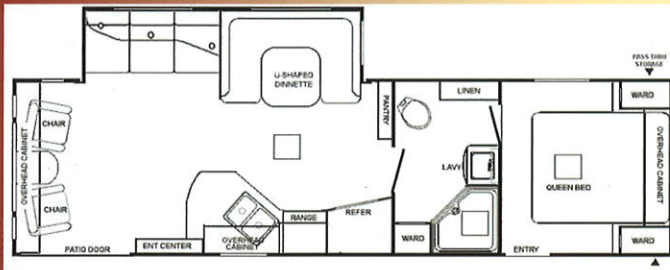

RIVERSIDE

Travel Trailer, Inc.

Offered in several desirable floorplans, all at an affordable price.

29 RLS

**Features
an Upstairs
Bunk Loft**

Destination Model

Destination Model