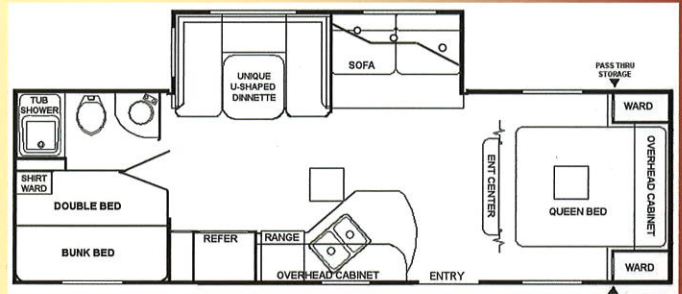

30 Loft . . . Our "Most Unique" model has an upstairs bunk room which accommodates 3 comfortably

The living area features our premium shadow box slide room window treatments

You will sleep well in your beautifully designed bedroom featuring a luxurious pillow top mattress

Elegant galley with a large country sink, double door fridge, range, oven and microwave

RIVERSIDE

Travel Trailer, Inc.

Offered in several desirable floorplans, all at an affordable price.

25 RBS

26 DBS

29 RLS

**30
LOFT**

**Features
an Upstairs
Bunk Loft**

29 RKS

31 BHS

Destination Model

39 KQS

Destination Model

39 KBS

at Riverside . . . well equipped comes standard

LIGHT PACKAGE

- 2 Pass Thru Storage Lights
- Entry Door Step Light
- Hitch Light
- Porch Light
- ODS Utility Light
- Awning Light Outlet
- 2 Bedroom Night Lights
- 4 Recessed Ceiling Lights in Galley
- Contoured Soffit w/ Recessed Lighting Over Sofa