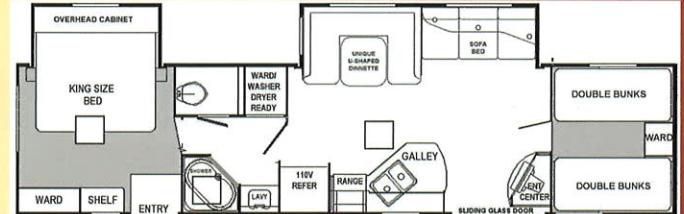

**30
LOFT**

**Features
an Upstairs
Bunk Loft**

29 RKS

31 BHS

Destination Model

39 KQS

Destination Model

39 KBS

at Riverside . . . well equipped comes standard

LIGHT PACKAGE

- 2 Pass Thru Storage Lights
- Entry Door Step Light
- Hitch Light
- Porch Light
- ODS Utility Light
- Awning Light Outlet
- 2 Bedroom Night Lights
- 4 Recessed Ceiling Lights in Galley
- Contoured Soffit w/ Recessed Lighting Over Sofa