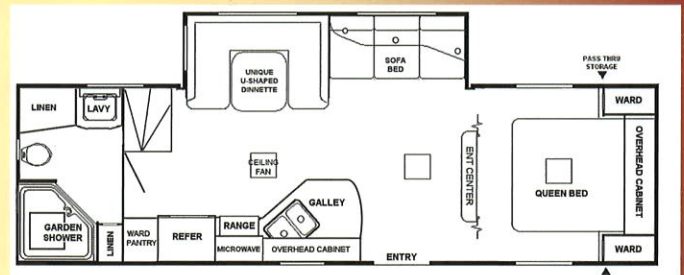

30 Loft . . . Our "Most Unique" model has an upstairs bunk room which accommodates 3 comfortably

The living area features our premium shadow box slide room window treatments

You will sleep well in your beautifully designed bedroom featuring a luxurious pillow top mattress

Elegant galley with a large country sink, double door fridge, range, oven and microwave

RIVERSIDE

Travel Trailer, Inc.

Offered in several desirable floorplans, all at an affordable price.

25 RBS

26 DBS

29 RLS

**30
LOFT**

**Features
an Upstairs
Bunk Loft**

29 RKS

31 BHS

Destination Model

39 KQS

Destination Model

39 KBS