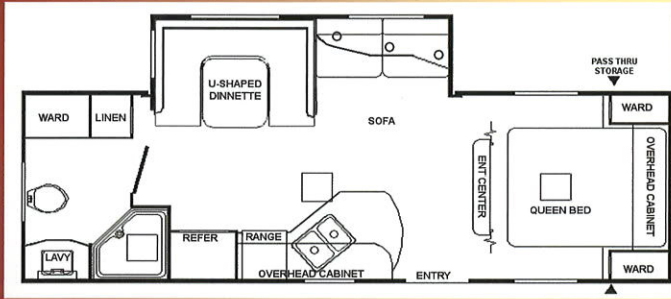

RIVERSIDE

Travel Trailer, Inc.

Offered in several desirable floorplans, all at an affordable price.

25 RBS