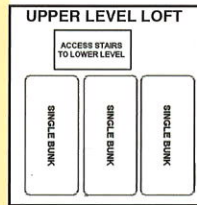

Elegant galley with a large country sink, double door fridge, range, oven and microwave

RIVERSIDE

Travel Trailer, Inc.

Offered in several desirable floorplans, all at an affordable price.

25 RBS

26 DBS

29 RLS