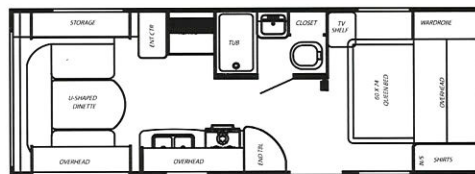

value

The bedroom in the Gulf Breeze is both roomy and functional. The large overhead storage includes matching shirt closets and a night stand with a conveniently placed 110V outlet complete with oil rubbed bronze hardware and fully adjustable bullet lighting.

floor plans

23TRS

23BWL

23SLB

25FBH

26QBS

26RKS

27BHS