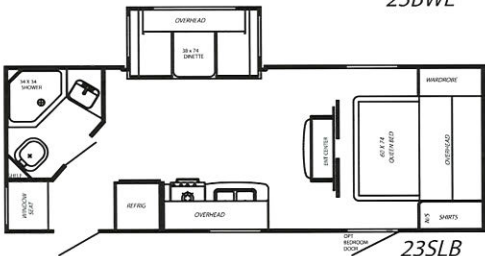

value

The bedroom in the Gulf Breeze is both roomy and functional. The large overhead storage includes matching shirt closets and a night stand with a conveniently placed 110V outlet complete with oil rubbed bronze hardware and fully adjustable bullet lighting.

floor plans

23TRS

23BWL

23SLB

25FBH

26QBS

26RKS

27BHS