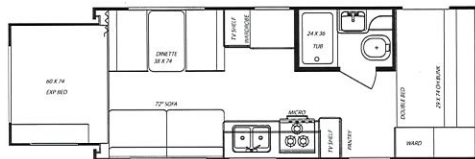

floor plans

23TRS