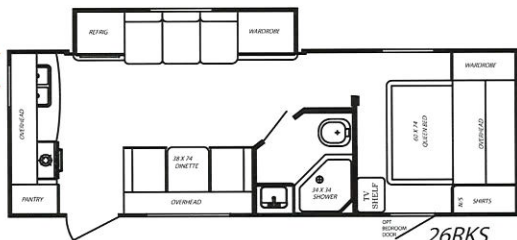

value

The bedroom in the Gulf Breeze is both roomy and functional. The large overhead storage includes matching shirt closets and a night stand with a conveniently placed 110V outlet complete with oil rubbed bronze hardware and fully adjustable bullet lighting.

floor plans

23TRS

23BWL

23SLB

25FBH

26QBS

26RKS

27BHS