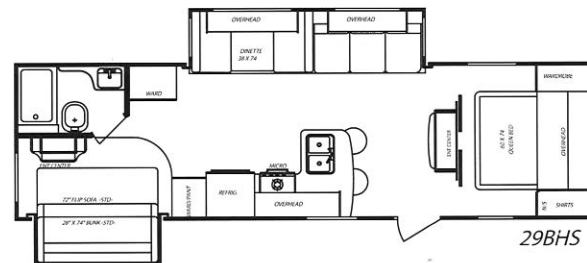

floor plans

Gulf Breeze
By Gulf Stream