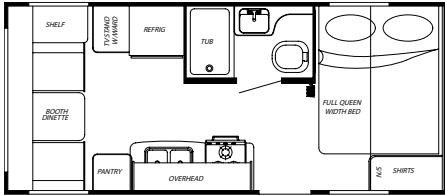

Floor Plans

20TRD

	17RBF	19DFD	20TRD	21TSB	22TRB	24RBH	25TSS	27BKS	28QBD	28RLF
Length (Apx.)	20'4"	20'5"	22'4"	22'	24'	25'	27'10"	30'6"	33'8"	30'10"
Net Carrying Capacity	1035	2745	2640	2557	2207	2527	3010	3023	2160	TBA
Hitch Weight	330	360	440	400	360	560	460	500	490	TBA
Total Dry Weight	2755	3175	3360	3403	3643	3593	4110	4437	5290	TBA
Fresh Water	44	44	44	44	44	44	44	44	44	44
Black Water	37	37	37	37	37	37	37	37	37	37
Gray Water	37	37	37	37	37	37	37	37	37	37

decors