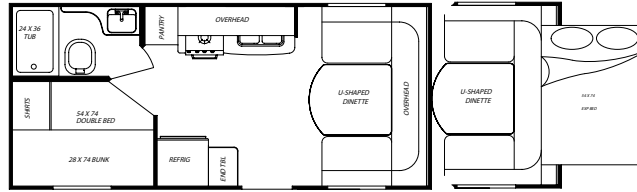

Floor Plans

21TSB

	17RBF	19DFD	20TRD	21TSB	22TRB	24RBH	25TSS	27BKS	28QBD	28RLF
Length (Apx.)	20'4"	20'5"	22'4"	22'	24'	25'	27'10"	30'6"	33'8"	30'10"
Net Carrying Capacity	1035	2745	2640	2557	2207	2527	3010	3023	2160	TBA
Hitch Weight	330	360	440	400	360	560	460	500	490	TBA
Total Dry Weight	2755	3175	3360	3403	3643	3593	4110	4437	5290	TBA
Fresh Water	44	44	44	44	44	44	44	44	44	44
Black Water	37	37	37	37	37	37	37	37	37	37
Gray Water	37	37	37	37	37	37	37	37	37	37

decors