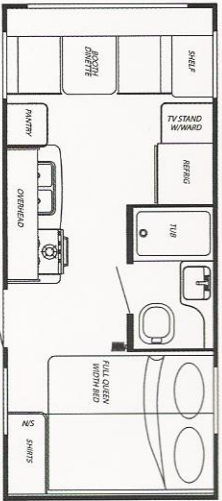

relax. enjoy. save.

Don't settle just because you're concerned about fuel economy. The ultra lightweight Gulf Breeze Sport has all of the comforts of home in six innovative floor plans that won't break you at the pump. The details separate the Sport from the rest.

Yes, there is a trailer that makes camping affordable. Start creating memories that will last a lifetime in a Gulf Breeze Sport!

20 TRQD

MODEL NAME	20TRRD	21TSB	22TRB	24RBH	25TSS	27BKS
Length App.	22' 4"	22'	24'	25'	27' 10"	30' 6"
Net Carrying Cap.	2640	2557	2207	2527	3112	3023
Hitch Weight	440	400	360	560	520	500
Total Dry Weight	3360	3403	3643	3593	4368	4437
Fresh Water	44	44	44	44	44	44
Black Water	37	37	37	37	37	37
Gray Water	37	37	37	37	37	37

Gulf Breeze
By Gulf Stream
Sport