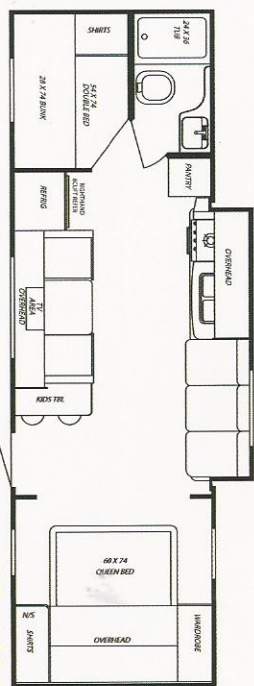

8 Ducted Above Floor Furnace: Keep the heat in the unit. We duct above floor so you don't fight the elements outside. Makes sense!

9 6 feet, 6 inches: That's how much of interior height we give you. 80 inches gives you headroom and us more area to put cabinetry for you.

Yes, there is a trailer that makes camping affordable. Start creating memories that will last a lifetime in a Gulf Breeze Sport!

20 TRQD

24 RBH

21 TSB

25 TSS

22 TRB

27 BKS

MODEL NAME	20TRRD	21TSB	22TRB	24RBH	25TSS	27BKS
Length App.	22' 4"	22'	24'	25'	27' 10"	30' 6"
Net Carrying Cap.	2640	2557	2207	2527	3112	3023
Hitch Weight	440	400	360	560	520	500
Total Dry Weight	3360	3403	3643	3593	4368	4437
Fresh Water	44	44	44	44	44	44
Black Water	37	37	37	37	37	37
Gray Water	37	37	37	37	37	37

- Dual LP Bottles 40 lbs.
- Ext. Height 119" with A/C
- Radius Windows with Tinted Glass
- Radius Entry Door with Window
- Insulated Radius Luggage Doors
- Large Window at Dinette
- Porch Security Light
- Eye-Catching Exterior Graphics
- Roto-Cast Holding Tanks
- Pre-Wired for Roof A/C

appliances & equipment

- 2-Door Refrigerator
- 3-Burner Range Top
- Power Range Hood with Light
- 55 Amp Converter
- Monitor Panel
- Power Bath Vent
- Medicine Cabinet with Mirror
- Shower Curtain
- 20,000 BTU Furnace
- 4 Designer Interiors