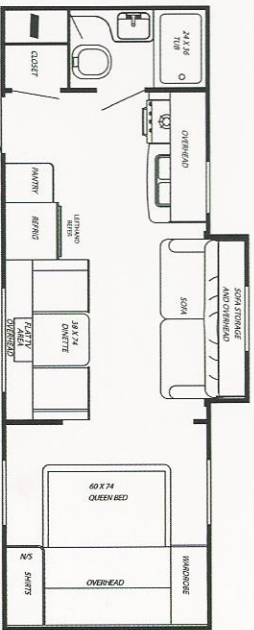

8 Ducted Above Floor Furnace: Keep the heat in the unit. We duct above floor so you don't fight the elements outside. Makes sense!

9 6 feet, 6 inches: That's how much of interior height we give you. 80 inches gives you headroom and us more area to put cabinetry for you.

Yes, there is a trailer that makes camping affordable. Start creating memories that will last a lifetime in a Gulf Breeze Sport!

20 TRQD

24 RBH

21 TSB

25 TSS

22 TRB

27 BKS

MODEL NAME	20TRRD	21TSB	22TRB	24RBH	25TSS	27BKS
Length App.	22' 4"	22'	24'	25'	27' 10"	30' 6"
Net Carrying Cap.	2640	2557	2207	2527	3112	3023
Hitch Weight	440	400	360	560	520	500
Total Dry Weight	3360	3403	3643	3593	4368	4437
Fresh Water	44	44	44	44	44	44
Black Water	37	37	37	37	37	37
Gray Water	37	37	37	37	37	37

- Dual LP Bottles 40 lbs.
- Ext. Height 119" with A/C
- Radius Windows with Tinted Glass
- Radius Entry Door with Window
- Insulated Radius Luggage Doors
- Large Window at Dinette
- Porch Security Light
- Eye-Catching Exterior Graphics
- Roto-Cast Holding Tanks
- Pre-Wired for Roof A/C

appliances & equipment

- 2-Door Refrigerator
- 3-Burner Range Top
- Power Range Hood with Light
- 55 Amp Converter
- Monitor Panel
- Power Bath Vent
- Medicine Cabinet with Mirror
- Shower Curtain
- 20,000 BTU Furnace
- 4 Designer Interiors