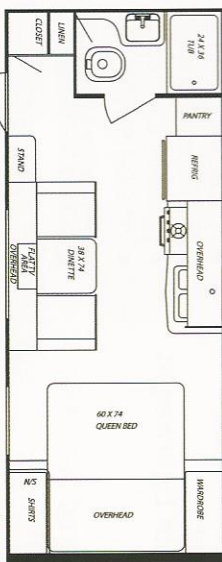

Yes, there is a trailer that makes camping affordable. Start creating memories that will last a lifetime in a Gulf Breeze Sport!

20 TRQD

24 RBH

21 TSB

25 TSS

22 TRB

27 BKS

MODEL NAME	20TRRD	21TSB	22TRB	24RBH	25TSS	27BKS
Length App.	22' 4"	22'	24'	25'	27' 10"	30' 6"
Net Carrying Cap.	2640	2557	2207	2527	3112	3023
Hitch Weight	440	400	360	560	520	500
Total Dry Weight	3360	3403	3643	3593	4368	4437
Fresh Water	44	44	44	44	44	44
Black Water	37	37	37	37	37	37
Gray Water	37	37	37	37	37	37

- Dual LP Bottles 40 lbs.
- Ext. Height 119" with A/C
- Radius Windows with Tinted Glass
- Radius Entry Door with Window
- Insulated Radius Luggage Doors
- Large Window at Dinette
- Porch Security Light
- Eye-Catching Exterior Graphics
- Roto-Cast Holding Tanks
- Pre-Wired for Roof A/C

appliances & equipment

- 2-Door Refrigerator
- 3-Burner Range Top
- Power Range Hood with Light
- 55 Amp Converter
- Monitor Panel
- Power Bath Vent
- Medicine Cabinet with Mirror
- Shower Curtain
- 20,000 BTU Furnace
- 4 Designer Interiors