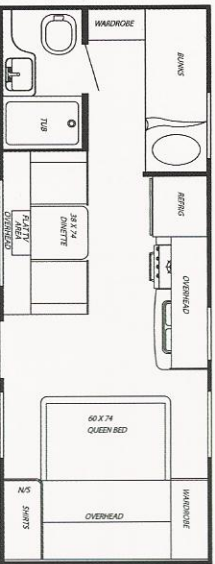

20 TRQD

24 RBH