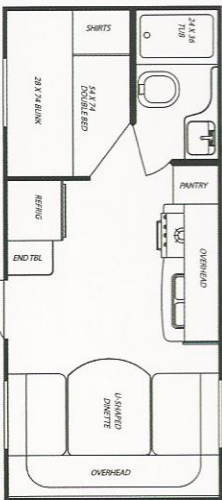

8 Ducted Above Floor Furnace: Keep the heat in the unit. We duct above floor so you don't fight the elements outside. Makes sense!

9 6 feet, 6 inches: That's how much of interior height we give you. 80 inches gives you headroom and us more area to put cabinetry for you.

Yes, there is a trailer that makes camping affordable. Start creating memories that will last a lifetime in a Gulf Breeze Sport!

20 TRQD

24 RBH

21 TSB

25 TSS

22 TRB

27 BKS

MODEL NAME	20TRRD	21TSB	22TRB	24RBH	25TSS	27BKS
Length App.	22' 4"	22'	24'	25'	27' 10"	30' 6"
Net Carrying Cap.	2640	2557	2207	2527	3112	3023
Hitch Weight	440	400	360	560	520	500
Total Dry Weight	3360	3403	3643	3593	4368	4437
Fresh Water	44	44	44	44	44	44
Black Water	37	37	37	37	37	37
Gray Water	37	37	37	37	37	37

- Dual LP Bottles 40 lbs.
- Ext. Height 119" with A/C
- Radius Windows with Tinted Glass
- Radius Entry Door with Window
- Insulated Radius Luggage Doors
- Large Window at Dinette
- Porch Security Light
- Eye-Catching Exterior Graphics
- Roto-Cast Holding Tanks
- Pre-Wired for Roof A/C