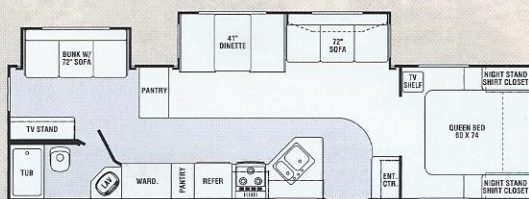

TB26BH

NEW!

TB26FB

TB27DS

TB27FK

TB27RL

TB29BH

NEW!

TB29RL

TB30FK

NEW!

TB31BHDS

TB32BHS

TRAIL-BAY SPECS.	TB25RK	TB26BH	TB26FB	TB27DS	TB27FK	TB27RL	TB29BH	TB29RL	TB30FK	TB31BHDS	TB32BHS
Length	27' 10"	28' 11"	29' 2"	29'5"	29'1"	30'11"	30' 9"	31'10"	31' 9"	33'10"	33'9"
Width	96"	96"	96"	96"	96"	96"	96"	96"	96"	96"	96"
Height	10' 6"	11' 2"	11' 2"	10' 6"	11' 2"	11' 2"	11' 2"	11' 2"	11'2"	11' 2"	11'2"
Hitch Dry Weight	742 lbs.	TBA	897 lbs.	681 lbs.	606 lbs.	494 lbs.	TBA	479 lbs.	840 lbs.	793 lbs.	986 lbs.
Axle Dry Weight	4,344 lbs.	TBA	5,326 lbs.	4,652 lbs.	5,460 lbs.	5,634 lbs.	TBA	6,074 lbs.	5,660 lbs.	6,312 lbs.	5,576 lbs.
Total Dry Weight	5,086 lbs.	TBA	6,223 lbs.	5,333 lbs.	6,260 lbs.	6,126 lbs.	TBA	6,553 lbs.	6,500 lbs.	7,105 lbs.	6,562 lbs.
Load Capacity	2,656 lbs.	TBA	4,834 lbs.	2,348 lbs.	4,506 lbs.	4,526 lbs.	TBA	4,086 lbs.	4,500 lbs.	3,848 lbs.	4,584 lbs.
GVWR	7,742 lbs.	TBA	11,057 lbs.	7,681 lbs.	10,766 lbs.	10,654 lbs.	TBA	10,639 lbs.	11,000 lbs.	10,953 lbs.	11,146 lbs.
Tire Size	205/75 14C	225/75R/15D	225/75R15D	205/75R14C	225/75R15D	225/75R15D	225/75R15D	225/75R15D	225/75R15D	225/75R15D	225/75R15D
Fresh Water Capacity	40	40	40	40	40	40	40	40	40	40	40
Grey Water Capacity	80	40	40	40	80	40	40	40	80	40	40
Black Water Capacity	40	40	40	40	40	40	40	40	40	40	40