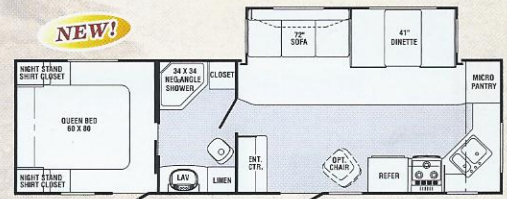

TB26BH

NEW!

TB26FB

TB27DS

TB27FK

TB27RL

TB29BH

NEW!

TB29RL

TB30FK

NEW!

TB31BHDS

TB32BHS

TRAIL-BAY SPECS.	TB25RK	TB26BH	TB26FB	TB27DS	TB27FK	TB27RL	TB29BH	TB29RL	TB30FK	TB31BHDS	TB32BHS
Length	27' 10"	28' 11"	29' 2"	29'5"	29'1"	30'11"	30' 9"	31'10"	31' 9"	33'10"	33'9"
Width	96"	96"	96"	96"	96"	96"	96"	96"	96"	96"	96"
Height	10' 6"	11' 2"	11' 2"	10' 6"	11' 2"	11' 2"	11' 2"	11' 2"	11'2"	11' 2"	11'2"
Hitch Dry Weight	742 lbs.	TBA	897 lbs.	681 lbs.	606 lbs.	494 lbs.	TBA	479 lbs.	840 lbs.	793 lbs.	986 lbs.
Axle Dry Weight	4,344 lbs.	TBA	5,326 lbs.	4,652 lbs.	5,460 lbs.	5,634 lbs.	TBA	6,074 lbs.	5,660 lbs.	6,312 lbs.	5,576 lbs.
Total Dry Weight	5,086 lbs.	TBA	6,223 lbs.	5,333 lbs.	6,260 lbs.	6,126 lbs.	TBA	6,553 lbs.	6,500 lbs.	7,105 lbs.	6,562 lbs.
Load Capacity	2,656 lbs.	TBA	4,834 lbs.	2,348 lbs.	4,506 lbs.	4,526 lbs.	TBA	4,086 lbs.	4,500 lbs.	3,848 lbs.	4,584 lbs.
GVWR	7,742 lbs.	TBA	11,057 lbs.	7,681 lbs.	10,766 lbs.	10,654 lbs.	TBA	10,639 lbs.	11,000 lbs.	10,953 lbs.	11,146 lbs.
Tire Size	205/75 14C	225/75R/15D	225/75R15D	205/75R14C	225/75R15D	225/75R15D	225/75R15D	225/75R15D	225/75R15D	225/75R15D	225/75R15D
Fresh Water Capacity	40	40	40	40	40	40	40	40	40	40	40
Grey Water Capacity	80	40	40	40	80	40	40	40	80	40	40
Black Water Capacity	40	40	40	40	40	40	40	40	40	40	40