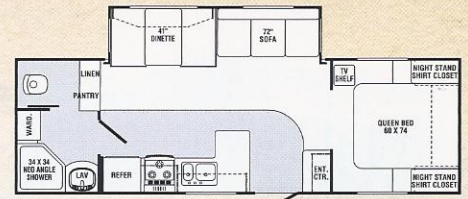

TB26BH

NEW!

TB26FB

TB27DS

TB27FK

TB27RL

TB29BH

NEW!

TB29RL

TB30FK

NEW!

TB31BHDS

TB32BHS

TRAIL-BAY SPECS.	TB25RK	TB26BH	TB26FB	TB27DS	TB27FK	TB27RL	TB29BH	TB29RL	TB30FK	TB31BHDS	TB32BHS
Length	27' 10"	28' 11"	29' 2"	29'5"	29'1"	30'11"	30' 9"	31'10"	31' 9"	33'10"	33'9"
Width	96"	96"	96"	96"	96"	96"	96"	96"	96"	96"	96"
Height	10' 6"	11' 2"	11' 2"	10' 6"	11' 2"	11' 2"	11' 2"	11' 2"	11'2"	11' 2"	11'2"
Hitch Dry Weight	742 lbs.	TBA	897 lbs.	681 lbs.	606 lbs.	494 lbs.	TBA	479 lbs.	840 lbs.	793 lbs.	986 lbs.
Axle Dry Weight	4,344 lbs.	TBA	5,326 lbs.	4,652 lbs.	5,460 lbs.	5,634 lbs.	TBA	6,074 lbs.	5,660 lbs.	6,312 lbs.	5,576 lbs.
Total Dry Weight	5,086 lbs.	TBA	6,223 lbs.	5,333 lbs.	6,260 lbs.	6,126 lbs.	TBA	6,553 lbs.	6,500 lbs.	7,105 lbs.	6,562 lbs.
Load Capacity	2,656 lbs.	TBA	4,834 lbs.	2,348 lbs.	4,506 lbs.	4,526 lbs.	TBA	4,086 lbs.	4,500 lbs.	3,848 lbs.	4,584 lbs.
GVWR	7,742 lbs.	TBA	11,057 lbs.	7,681 lbs.	10,766 lbs.	10,654 lbs.	TBA	10,639 lbs.	11,000 lbs.	10,953 lbs.	11,146 lbs.
Tire Size	205/75 14C	225/75R/15D	225/75R15D	205/75R14C	225/75R15D	225/75R15D	225/75R15D	225/75R15D	225/75R15D	225/75R15D	225/75R15D
Fresh Water Capacity	40	40	40	40	40	40	40	40	40	40	40
Grey Water Capacity	80	40	40	40	80	40	40	40	80	40	40
Black Water Capacity	40	40	40	40	40	40	40	40	40	40	40