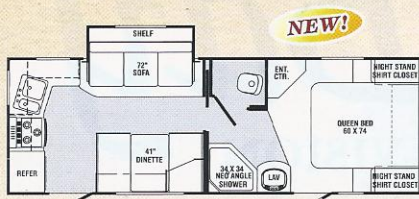

Trail-Bay

BY R-VISION

Floorplans & Specifications

TB25RK

NEW!