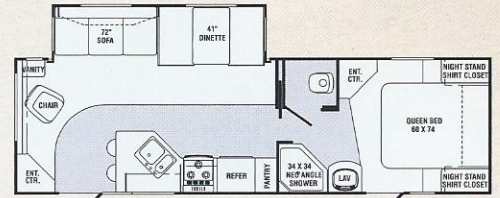

TB26BH

NEW!

TB26FB

TB27DS

TB27FK

TB27RL

TB29BH

NEW!

TB29RL

TB30FK

NEW!

TB31BHDS

TB32BHS

TRAIL-BAY SPECS.	TB25RK	TB26BH	TB26FB	TB27DS	TB27FK	TB27RL	TB29BH	TB29RL	TB30FK	TB31BHDS	TB32BHS
Length	27' 10"	28' 11"	29' 2"	29'5"	29'1"	30'11"	30' 9"	31'10"	31' 9"	33'10"	33'9"
Width	96"	96"	96"	96"	96"	96"	96"	96"	96"	96"	96"
Height	10' 6"	11' 2"	11' 2"	10' 6"	11' 2"	11' 2"	11' 2"	11' 2"	11'2"	11' 2"	11'2"
Hitch Dry Weight	742 lbs.	TBA	897 lbs.	681 lbs.	606 lbs.	494 lbs.	TBA	479 lbs.	840 lbs.	793 lbs.	986 lbs.
Axle Dry Weight	4,344 lbs.	TBA	5,326 lbs.	4,652 lbs.	5,460 lbs.	5,634 lbs.	TBA	6,074 lbs.	5,660 lbs.	6,312 lbs.	5,576 lbs.
Total Dry Weight	5,086 lbs.	TBA	6,223 lbs.	5,333 lbs.	6,260 lbs.	6,126 lbs.	TBA	6,553 lbs.	6,500 lbs.	7,105 lbs.	6,562 lbs.
Load Capacity	2,656 lbs.	TBA	4,834 lbs.	2,348 lbs.	4,506 lbs.	4,526 lbs.	TBA	4,086 lbs.	4,500 lbs.	3,848 lbs.	4,584 lbs.
GVWR	7,742 lbs.	TBA	11,057 lbs.	7,681 lbs.	10,766 lbs.	10,654 lbs.	TBA	10,639 lbs.	11,000 lbs.	10,953 lbs.	11,146 lbs.
Tire Size	205/75 14C	225/75R/15D	225/75R15D	205/75R14C	225/75R15D	225/75R15D	225/75R15D	225/75R15D	225/75R15D	225/75R15D	225/75R15D
Fresh Water Capacity	40	40	40	40	40	40	40	40	40	40	40
Grey Water Capacity	80	40	40	40	80	40	40	40	80	40	40
Black Water Capacity	40	40	40	40	40	40	40	40	40	40	40