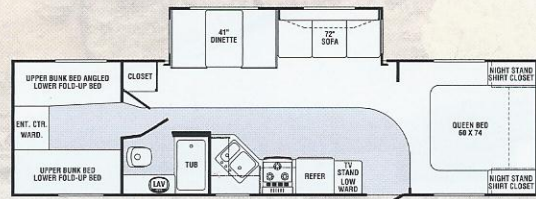

TB29RL

TB30FK

NEW!

TB31BHDS

TB32BHS

TRAIL-BAY SPECS.	TB25RK	TB26BH	TB26FB	TB27DS	TB27FK	TB27RL	TB29BH	TB29RL	TB30FK	TB31BHDS	TB32BHS
Length	27' 10"	28' 11"	29' 2"	29'5"	29'1"	30'11"	30' 9"	31'10"	31' 9"	33'10"	33'9"
Width	96"	96"	96"	96"	96"	96"	96"	96"	96"	96"	96"
Height	10' 6"	11' 2"	11' 2"	10' 6"	11' 2"	11' 2"	11' 2"	11' 2"	11'2"	11' 2"	11'2"
Hitch Dry Weight	742 lbs.	TBA	897 lbs.	681 lbs.	606 lbs.	494 lbs.	TBA	479 lbs.	840 lbs.	793 lbs.	986 lbs.
Axle Dry Weight	4,344 lbs.	TBA	5,326 lbs.	4,652 lbs.	5,460 lbs.	5,634 lbs.	TBA	6,074 lbs.	5,660 lbs.	6,312 lbs.	5,576 lbs.
Total Dry Weight	5,086 lbs.	TBA	6,223 lbs.	5,333 lbs.	6,260 lbs.	6,126 lbs.	TBA	6,553 lbs.	6,500 lbs.	7,105 lbs.	6,562 lbs.
Load Capacity	2,656 lbs.	TBA	4,834 lbs.	2,348 lbs.	4,506 lbs.	4,526 lbs.	TBA	4,086 lbs.	4,500 lbs.	3,848 lbs.	4,584 lbs.
GVWR	7,742 lbs.	TBA	11,057 lbs.	7,681 lbs.	10,766 lbs.	10,654 lbs.	TBA	10,639 lbs.	11,000 lbs.	10,953 lbs.	11,146 lbs.
Tire Size	205/75 14C	225/75R/15D	225/75R15D	205/75R14C	225/75R15D	225/75R15D	225/75R15D	225/75R15D	225/75R15D	225/75R15D	225/75R15D
Fresh Water Capacity	40	40	40	40	40	40	40	40	40	40	40
Grey Water Capacity	80	40	40	40	80	40	40	40	80	40	40
Black Water Capacity	40	40	40	40	40	40	40	40	40	40	40