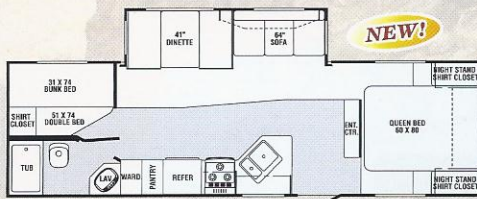

TB26BH

NEW!

TB26FB

TB27DS

TB27FK

TB27RL

TB29BH

NEW!

TB29RL

TB30FK

NEW!

TB31BHDS

TB32BHS

TRAIL-BAY SPECS.	TB25RK	TB26BH	TB26FB	TB27DS	TB27FK	TB27RL	TB29BH	TB29RL	TB30FK	TB31BHDS	TB32BHS
Length	27' 10"	28' 11"	29' 2"	29'5"	29'1"	30'11"	30' 9"	31'10"	31' 9"	33'10"	33'9"
Width	96"	96"	96"	96"	96"	96"	96"	96"	96"	96"	96"
Height	10' 6"	11' 2"	11' 2"	10' 6"	11' 2"	11' 2"	11' 2"	11' 2"	11'2"	11' 2"	11'2"
Hitch Dry Weight	742 lbs.	TBA	897 lbs.	681 lbs.	606 lbs.	494 lbs.	TBA	479 lbs.	840 lbs.	793 lbs.	986 lbs.
Axle Dry Weight	4,344 lbs.	TBA	5,326 lbs.	4,652 lbs.	5,460 lbs.	5,634 lbs.	TBA	6,074 lbs.	5,660 lbs.	6,312 lbs.	5,576 lbs.
Total Dry Weight	5,086 lbs.	TBA	6,223 lbs.	5,333 lbs.	6,260 lbs.	6,126 lbs.	TBA	6,553 lbs.	6,500 lbs.	7,105 lbs.	6,562 lbs.
Load Capacity	2,656 lbs.	TBA	4,834 lbs.	2,348 lbs.	4,506 lbs.	4,526 lbs.	TBA	4,086 lbs.	4,500 lbs.	3,848 lbs.	4,584 lbs.
GVWR	7,742 lbs.	TBA	11,057 lbs.	7,681 lbs.	10,766 lbs.	10,654 lbs.	TBA	10,639 lbs.	11,000 lbs.	10,953 lbs.	11,146 lbs.
Tire Size	205/75 14C	225/75R/15D	225/75R15D	205/75R14C	225/75R15D	225/75R15D	225/75R15D	225/75R15D	225/75R15D	225/75R15D	225/75R15D
Fresh Water Capacity	40	40	40	40	40	40	40	40	40	40	40
Grey Water Capacity	80	40	40	40	80	40	40	40	80	40	40
Black Water Capacity	40	40	40	40	40	40	40	40	40	40	40