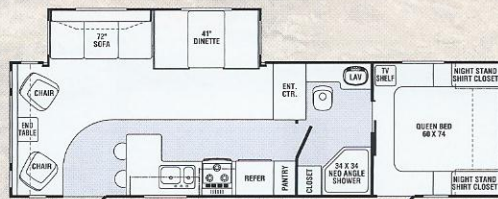

TB26BH

NEW!

TB26FB

TB27DS

TB27FK

TB27RL

TB29BH

NEW!

TB29RL

TB30FK

NEW!

TB31BHDS

TB32BHS

TRAIL-BAY SPECS.	TB25RK	TB26BH	TB26FB	TB27DS	TB27FK	TB27RL	TB29BH	TB29RL	TB30FK	TB31BHDS	TB32BHS
Length	27' 10"	28' 11"	29' 2"	29'5"	29'1"	30'11"	30' 9"	31'10"	31' 9"	33'10"	33'9"
Width	96"	96"	96"	96"	96"	96"	96"	96"	96"	96"	96"
Height	10' 6"	11' 2"	11' 2"	10' 6"	11' 2"	11' 2"	11' 2"	11' 2"	11'2"	11' 2"	11'2"
Hitch Dry Weight	742 lbs.	TBA	897 lbs.	681 lbs.	606 lbs.	494 lbs.	TBA	479 lbs.	840 lbs.	793 lbs.	986 lbs.
Axle Dry Weight	4,344 lbs.	TBA	5,326 lbs.	4,652 lbs.	5,460 lbs.	5,634 lbs.	TBA	6,074 lbs.	5,660 lbs.	6,312 lbs.	5,576 lbs.
Total Dry Weight	5,086 lbs.	TBA	6,223 lbs.	5,333 lbs.	6,260 lbs.	6,126 lbs.	TBA	6,553 lbs.	6,500 lbs.	7,105 lbs.	6,562 lbs.
Load Capacity	2,656 lbs.	TBA	4,834 lbs.	2,348 lbs.	4,506 lbs.	4,526 lbs.	TBA	4,086 lbs.	4,500 lbs.	3,848 lbs.	4,584 lbs.
GVWR	7,742 lbs.	TBA	11,057 lbs.	7,681 lbs.	10,766 lbs.	10,654 lbs.	TBA	10,639 lbs.	11,000 lbs.	10,953 lbs.	11,146 lbs.
Tire Size	205/75 14C	225/75R/15D	225/75R15D	205/75R14C	225/75R15D	225/75R15D	225/75R15D	225/75R15D	225/75R15D	225/75R15D	225/75R15D
Fresh Water Capacity	40	40	40	40	40	40	40	40	40	40	40
Grey Water Capacity	80	40	40	40	80	40	40	40	80	40	40
Black Water Capacity	40	40	40	40	40	40	40	40	40	40	40