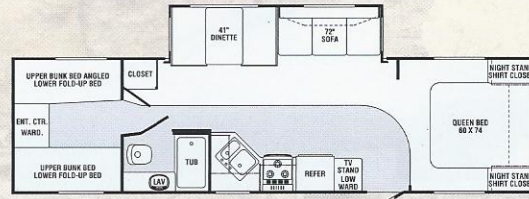

TB26FB

TB27DS

TB27FK

TB27RL

TB29BH

TB29RL

TB30FK

TB31BHDS

TB32BHS

TRAIL-BAY SPECS.	TB25RK	TB26BH	TB26FB	TB27DS	TB27FK	TB27RL	TB29BH	TB29RL	TB30FK	TB31BHDS	TB32BHS
Length	27' 10"	28' 11"	29' 2"	29' 5"	29' 1"	30' 11"	30' 9"	31' 10"	31' 9"	33' 10"	33' 9"
Width	96"	96"	96"	96"	96"	96"	96"	96"	96"	96"	96"
Height	10' 6"	11' 2"	11' 2"	10' 6"	11' 2"	11' 2"	11' 2"	11' 2"	11' 2"	11' 2"	11' 2"
Hitch Dry Weight	742 lbs.	TBA	897 lbs.	681 lbs.	606 lbs.	494 lbs.	TBA	479 lbs.	840 lbs.	793 lbs.	986 lbs.
Axle Dry Weight	4,344 lbs.	TBA	5,326 lbs.	4,652 lbs.	5,460 lbs.	5,634 lbs.	TBA	6,074 lbs.	5,660 lbs.	6,312 lbs.	5,576 lbs.
Total Dry Weight	5,086 lbs.	TBA	6,223 lbs.	5,333 lbs.	6,260 lbs.	6,126 lbs.	TBA	6,553 lbs.	6,500 lbs.	7,105 lbs.	6,562 lbs.
Load Capacity	2,656 lbs.	TBA	4,834 lbs.	2,348 lbs.	4,506 lbs.	4,526 lbs.	TBA	4,086 lbs.	4,500 lbs.	3,848 lbs.	4,584 lbs.
GVWR	7,742 lbs.	TBA	11,057 lbs.	7,681 lbs.	10,766 lbs.	10,654 lbs.	TBA	10,639 lbs.	11,000 lbs.	10,953 lbs.	11,146 lbs.
Tire Size	205/75 14C	225/75R/15D	225/75R15D	205/75R14C	225/75R15D	225/75R15D	225/75R15D	225/75R15D	225/75R15D	225/75R15D	225/75R15D
Fresh Water Capacity	40	40	40	40	40	40	40	40	40	40	40
Grey Water Capacity	80	40	40	40	80	40	40	40	80	40	40
Black Water Capacity	40	40	40	40	40	40	40	40	40	40	40