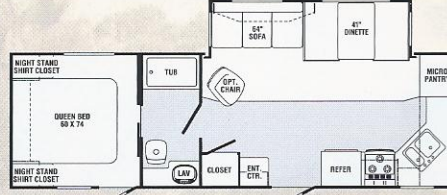

Trail-Bay

BY R-VISION

Floorplans & Specifications

TB27FK

TRAIL-BAY SPECS.	TB25RK	TB26BH	TB26FB	TB27DS	TB27FK	TB27RL	TB29BH	TB29RL	TB30FK	TB31BHDS	TB32BHS
Length	27' 10"	28' 11"	29' 2"	29' 5"	29' 1"	30' 11"	30' 9"	31' 10"	31' 9"	33' 10"	33' 9"
Width	96"	96"	96"	96"	96"	96"	96"	96"	96"	96"	96"
Height	10' 6"	11' 2"	11' 2"	10' 6"	11' 2"	11' 2"	11' 2"	11' 2"	11' 2"	11' 2"	11' 2"
Hitch Dry Weight	742 lbs.	TBA	897 lbs.	681 lbs.	606 lbs.	494 lbs.	TBA	479 lbs.	840 lbs.	793 lbs.	986 lbs.
Axle Dry Weight	4,344 lbs.	TBA	5,326 lbs.	4,652 lbs.	5,460 lbs.	5,634 lbs.	TBA	6,074 lbs.	5,660 lbs.	6,312 lbs.	5,576 lbs.
Total Dry Weight	5,086 lbs.	TBA	6,223 lbs.	5,333 lbs.	6,260 lbs.	6,126 lbs.	TBA	6,553 lbs.	6,500 lbs.	7,105 lbs.	6,562 lbs.
Load Capacity	2,656 lbs.	TBA	4,834 lbs.	2,348 lbs.	4,506 lbs.	4,526 lbs.	TBA	4,086 lbs.	4,500 lbs.	3,848 lbs.	4,584 lbs.
GVWR	7,742 lbs.	TBA	11,057 lbs.	7,681 lbs.	10,766 lbs.	10,654 lbs.	TBA	10,639 lbs.	11,000 lbs.	10,953 lbs.	11,146 lbs.
Tire Size	205/75 14C	225/75R/15D	225/75R15D	205/75R14C	225/75R15D	225/75R15D	225/75R15D	225/75R15D	225/75R15D	225/75R15D	225/75R15D
Fresh Water Capacity	40	40	40	40	40	40	40	40	40	40	40
Grey Water Capacity	80	40	40	40	80	40	40	40	80	40	40
Black Water Capacity	40	40	40	40	40	40	40	40	40	40	40

Jerry's Trailers & Campers, Inc.
2601 South 13th St.
Norfolk, NE 68701
(402) 371-1306
www.jerrystrailers.com

As R-Vision constantly strives to improve our product, all specifications listed in this informative brochure are subject to change without notice or obligation. Photos may show optional equipment which is not included in the purchase price of the unit. Test drive and review a current model on your dealer's lot today.

R-Vision, Inc.
• 2666 S. Country Club Drive
Warsaw, IN 46580
574-268-2111 • www.trail-lite.com