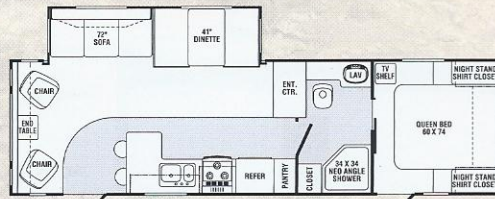

TB26FB

TB27DS

TB27FK

TB27RL

TB29BH

TB29RL

TB30FK

TB31BHDS

TB32BHS

TRAIL-BAY SPECS.	TB25RK	TB26BH	TB26FB	TB27DS	TB27FK	TB27RL	TB29BH	TB29RL	TB30FK	TB31BHDS	TB32BHS
Length	27' 10"	28' 11"	29' 2"	29' 5"	29' 1"	30' 11"	30' 9"	31' 10"	31' 9"	33' 10"	33' 9"
Width	96"	96"	96"	96"	96"	96"	96"	96"	96"	96"	96"
Height	10' 6"	11' 2"	11' 2"	10' 6"	11' 2"	11' 2"	11' 2"	11' 2"	11' 2"	11' 2"	11' 2"
Hitch Dry Weight	742 lbs.	TBA	897 lbs.	681 lbs.	606 lbs.	494 lbs.	TBA	479 lbs.	840 lbs.	793 lbs.	986 lbs.
Axle Dry Weight	4,344 lbs.	TBA	5,326 lbs.	4,652 lbs.	5,460 lbs.	5,634 lbs.	TBA	6,074 lbs.	5,660 lbs.	6,312 lbs.	5,576 lbs.
Total Dry Weight	5,086 lbs.	TBA	6,223 lbs.	5,333 lbs.	6,260 lbs.	6,126 lbs.	TBA	6,553 lbs.	6,500 lbs.	7,105 lbs.	6,562 lbs.
Load Capacity	2,656 lbs.	TBA	4,834 lbs.	2,348 lbs.	4,506 lbs.	4,526 lbs.	TBA	4,086 lbs.	4,500 lbs.	3,848 lbs.	4,584 lbs.
GVWR	7,742 lbs.	TBA	11,057 lbs.	7,681 lbs.	10,766 lbs.	10,654 lbs.	TBA	10,639 lbs.	11,000 lbs.	10,953 lbs.	11,146 lbs.
Tire Size	205/75 14C	225/75R/15D	225/75R15D	205/75R14C	225/75R15D	225/75R15D	225/75R15D	225/75R15D	225/75R15D	225/75R15D	225/75R15D
Fresh Water Capacity	40	40	40	40	40	40	40	40	40	40	40
Grey Water Capacity	80	40	40	40	80	40	40	40	80	40	40
Black Water Capacity	40	40	40	40	40	40	40	40	40	40	40