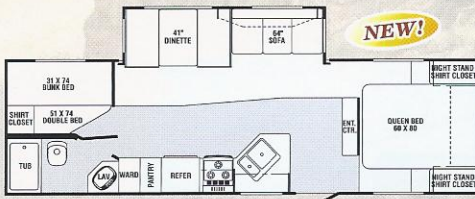

TB26FB

TB27DS

TB27FK

TB27RL

TB29BH

TB29RL

TB30FK

TB31BHDS

TB32BHS

TRAIL-BAY SPECS.	TB25RK	TB26BH	TB26FB	TB27DS	TB27FK	TB27RL	TB29BH	TB29RL	TB30FK	TB31BHDS	TB32BHS
Length	27' 10"	28' 11"	29' 2"	29' 5"	29' 1"	30' 11"	30' 9"	31' 10"	31' 9"	33' 10"	33' 9"
Width	96"	96"	96"	96"	96"	96"	96"	96"	96"	96"	96"
Height	10' 6"	11' 2"	11' 2"	10' 6"	11' 2"	11' 2"	11' 2"	11' 2"	11' 2"	11' 2"	11' 2"
Hitch Dry Weight	742 lbs.	TBA	897 lbs.	681 lbs.	606 lbs.	494 lbs.	TBA	479 lbs.	840 lbs.	793 lbs.	986 lbs.
Axle Dry Weight	4,344 lbs.	TBA	5,326 lbs.	4,652 lbs.	5,460 lbs.	5,634 lbs.	TBA	6,074 lbs.	5,660 lbs.	6,312 lbs.	5,576 lbs.
Total Dry Weight	5,086 lbs.	TBA	6,223 lbs.	5,333 lbs.	6,260 lbs.	6,126 lbs.	TBA	6,553 lbs.	6,500 lbs.	7,105 lbs.	6,562 lbs.
Load Capacity	2,656 lbs.	TBA	4,834 lbs.	2,348 lbs.	4,506 lbs.	4,526 lbs.	TBA	4,086 lbs.	4,500 lbs.	3,848 lbs.	4,584 lbs.
GVWR	7,742 lbs.	TBA	11,057 lbs.	7,681 lbs.	10,766 lbs.	10,654 lbs.	TBA	10,639 lbs.	11,000 lbs.	10,953 lbs.	11,146 lbs.
Tire Size	205/75 14C	225/75R/15D	225/75R15D	205/75R14C	225/75R15D	225/75R15D	225/75R15D	225/75R15D	225/75R15D	225/75R15D	225/75R15D
Fresh Water Capacity	40	40	40	40	40	40	40	40	40	40	40
Grey Water Capacity	80	40	40	40	80	40	40	40	80	40	40
Black Water Capacity	40	40	40	40	40	40	40	40	40	40	40