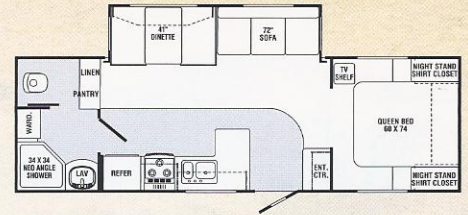

Trail-Bay

BY R-VISION

Take your next journey in a Trail-Bay.

Trail-Bay

BY R-VISION

Floorplans & Specifications

TB25RK

TB26BH

TB26FB

TB27DS

TB27FK

TB27RL

TB29BH

TB29RL

TB30FK

TB31BHDS

TB32BHS

TRAIL-BAY SPECS.	TB25RK	TB26BH	TB26FB	TB27DS	TB27FK	TB27RL	TB29BH	TB29RL	TB30FK	TB31BHDS	TB32BHS
Length	27' 10"	28' 11"	29' 2"	29' 5"	29' 1"	30' 11"	30' 9"	31' 10"	31' 9"	33' 10"	33' 9"
Width	96"	96"	96"	96"	96"	96"	96"	96"	96"	96"	96"
Height	10' 6"	11' 2"	11' 2"	10' 6"	11' 2"	11' 2"	11' 2"	11' 2"	11' 2"	11' 2"	11' 2"
Hitch Dry Weight	742 lbs.	TBA	897 lbs.	681 lbs.	606 lbs.	494 lbs.	TBA	479 lbs.	840 lbs.	793 lbs.	986 lbs.
Axle Dry Weight	4,344 lbs.	TBA	5,326 lbs.	4,652 lbs.	5,460 lbs.	5,634 lbs.	TBA	6,074 lbs.	5,660 lbs.	6,312 lbs.	5,576 lbs.
Total Dry Weight	5,086 lbs.	TBA	6,223 lbs.	5,333 lbs.	6,260 lbs.	6,126 lbs.	TBA	6,553 lbs.	6,500 lbs.	7,105 lbs.	6,562 lbs.
Load Capacity	2,656 lbs.	TBA	4,834 lbs.	2,348 lbs.	4,506 lbs.	4,526 lbs.	TBA	4,086 lbs.	4,500 lbs.	3,848 lbs.	4,584 lbs.
GVWR	7,742 lbs.	TBA	11,057 lbs.	7,681 lbs.	10,766 lbs.	10,654 lbs.	TBA	10,639 lbs.	11,000 lbs.	10,953 lbs.	11,146 lbs.
Tire Size	205/75 14C	225/75R/15D	225/75R15D	205/75R14C	225/75R15D	225/75R15D	225/75R15D	225/75R15D	225/75R15D	225/75R15D	225/75R15D
Fresh Water Capacity	40	40	40	40	40	40	40	40	40	40	40
Grey Water Capacity	80	40	40	40	80	40	40	40	80	40	40
Black Water Capacity	40	40	40	40	40	40	40	40	40	40	40