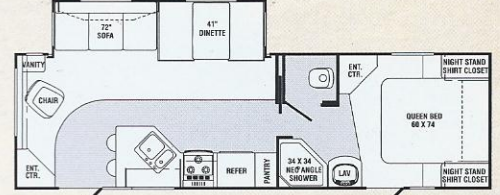

Trail-Bay

BY R-VISION

Floorplans & Specifications

TB27RL

TRAIL-BAY SPECS.	TB25RK	TB26BH	TB26FB	TB27DS	TB27FK	TB27RL	TB29BH	TB29RL	TB30FK	TB31BHDS	TB32BHS
Length	27' 10"	28' 11"	29' 2"	29' 5"	29' 1"	30' 11"	30' 9"	31' 10"	31' 9"	33' 10"	33' 9"
Width	96"	96"	96"	96"	96"	96"	96"	96"	96"	96"	96"
Height	10' 6"	11' 2"	11' 2"	10' 6"	11' 2"	11' 2"	11' 2"	11' 2"	11' 2"	11' 2"	11' 2"
Hitch Dry Weight	742 lbs.	TBA	897 lbs.	681 lbs.	606 lbs.	494 lbs.	TBA	479 lbs.	840 lbs.	793 lbs.	986 lbs.
Axle Dry Weight	4,344 lbs.	TBA	5,326 lbs.	4,652 lbs.	5,460 lbs.	5,634 lbs.	TBA	6,074 lbs.	5,660 lbs.	6,312 lbs.	5,576 lbs.
Total Dry Weight	5,086 lbs.	TBA	6,223 lbs.	5,333 lbs.	6,260 lbs.	6,126 lbs.	TBA	6,553 lbs.	6,500 lbs.	7,105 lbs.	6,562 lbs.
Load Capacity	2,656 lbs.	TBA	4,834 lbs.	2,348 lbs.	4,506 lbs.	4,526 lbs.	TBA	4,086 lbs.	4,500 lbs.	3,848 lbs.	4,584 lbs.
GVWR	7,742 lbs.	TBA	11,057 lbs.	7,681 lbs.	10,766 lbs.	10,654 lbs.	TBA	10,639 lbs.	11,000 lbs.	10,953 lbs.	11,146 lbs.
Tire Size	205/75 14C	225/75R/15D	225/75R15D	205/75R14C	225/75R15D	225/75R15D	225/75R15D	225/75R15D	225/75R15D	225/75R15D	225/75R15D
Fresh Water Capacity	40	40	40	40	40	40	40	40	40	40	40
Grey Water Capacity	80	40	40	40	80	40	40	40	80	40	40
Black Water Capacity	40	40	40	40	40	40	40	40	40	40	40

Jerry's Trailers & Campers, Inc.
2601 South 13th St.
Norfolk, NE 68701
(402) 371-1306
www.jerrystrailers.com

As R-Vision constantly strives to improve our product, all specifications listed in this informative brochure are subject to change without notice or obligation. Photos may show optional equipment which is not included in the purchase price of the unit. Test drive and review a current model on your dealer's lot today.

R-Vision, Inc.
• 2666 S. Country Club Drive
Warsaw, IN 46580
574-268-2111 • www.trail-lite.com