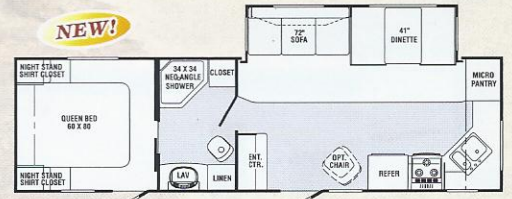

TB26FB

TB27DS

TB27FK

TB27RL

TB29BH

TB29RL

TB30FK

TB31BHDS

TB32BHS

TRAIL-BAY SPECS.	TB25RK	TB26BH	TB26FB	TB27DS	TB27FK	TB27RL	TB29BH	TB29RL	TB30FK	TB31BHDS	TB32BHS
Length	27' 10"	28' 11"	29' 2"	29' 5"	29' 1"	30' 11"	30' 9"	31' 10"	31' 9"	33' 10"	33' 9"
Width	96"	96"	96"	96"	96"	96"	96"	96"	96"	96"	96"
Height	10' 6"	11' 2"	11' 2"	10' 6"	11' 2"	11' 2"	11' 2"	11' 2"	11' 2"	11' 2"	11' 2"
Hitch Dry Weight	742 lbs.	TBA	897 lbs.	681 lbs.	606 lbs.	494 lbs.	TBA	479 lbs.	840 lbs.	793 lbs.	986 lbs.
Axle Dry Weight	4,344 lbs.	TBA	5,326 lbs.	4,652 lbs.	5,460 lbs.	5,634 lbs.	TBA	6,074 lbs.	5,660 lbs.	6,312 lbs.	5,576 lbs.
Total Dry Weight	5,086 lbs.	TBA	6,223 lbs.	5,333 lbs.	6,260 lbs.	6,126 lbs.	TBA	6,553 lbs.	6,500 lbs.	7,105 lbs.	6,562 lbs.
Load Capacity	2,656 lbs.	TBA	4,834 lbs.	2,348 lbs.	4,506 lbs.	4,526 lbs.	TBA	4,086 lbs.	4,500 lbs.	3,848 lbs.	4,584 lbs.
GVWR	7,742 lbs.	TBA	11,057 lbs.	7,681 lbs.	10,766 lbs.	10,654 lbs.	TBA	10,639 lbs.	11,000 lbs.	10,953 lbs.	11,146 lbs.
Tire Size	205/75 14C	225/75R/15D	225/75R15D	205/75R14C	225/75R15D	225/75R15D	225/75R15D	225/75R15D	225/75R15D	225/75R15D	225/75R15D
Fresh Water Capacity	40	40	40	40	40	40	40	40	40	40	40
Grey Water Capacity	80	40	40	40	80	40	40	40	80	40	40
Black Water Capacity	40	40	40	40	40	40	40	40	40	40	40