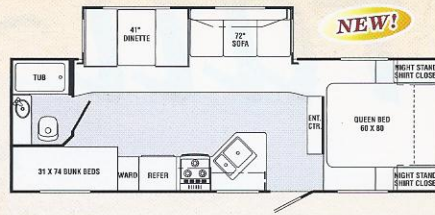

Trail-Bay

BY R-VISION

Floorplans & Specifications

TB26BH

TRAIL-BAY SPECS.	TB25RK	TB26BH	TB26FB	TB27DS	TB27FK	TB27RL	TB29BH	TB29RL	TB30FK	TB31BHDS	TB32BHS
Length	27' 10"	28' 11"	29' 2"	29' 5"	29' 1"	30' 11"	30' 9"	31' 10"	31' 9"	33' 10"	33' 9"
Width	96"	96"	96"	96"	96"	96"	96"	96"	96"	96"	96"
Height	10' 6"	11' 2"	11' 2"	10' 6"	11' 2"	11' 2"	11' 2"	11' 2"	11' 2"	11' 2"	11' 2"
Hitch Dry Weight	742 lbs.	TBA	897 lbs.	681 lbs.	606 lbs.	494 lbs.	TBA	479 lbs.	840 lbs.	793 lbs.	986 lbs.
Axle Dry Weight	4,344 lbs.	TBA	5,326 lbs.	4,652 lbs.	5,460 lbs.	5,634 lbs.	TBA	6,074 lbs.	5,660 lbs.	6,312 lbs.	5,576 lbs.
Total Dry Weight	5,086 lbs.	TBA	6,223 lbs.	5,333 lbs.	6,260 lbs.	6,126 lbs.	TBA	6,553 lbs.	6,500 lbs.	7,105 lbs.	6,562 lbs.
Load Capacity	2,656 lbs.	TBA	4,834 lbs.	2,348 lbs.	4,506 lbs.	4,526 lbs.	TBA	4,086 lbs.	4,500 lbs.	3,848 lbs.	4,584 lbs.
GVWR	7,742 lbs.	TBA	11,057 lbs.	7,681 lbs.	10,766 lbs.	10,654 lbs.	TBA	10,639 lbs.	11,000 lbs.	10,953 lbs.	11,146 lbs.
Tire Size	205/75 14C	225/75R/15D	225/75R15D	205/75R14C	225/75R15D	225/75R15D	225/75R15D	225/75R15D	225/75R15D	225/75R15D	225/75R15D
Fresh Water Capacity	40	40	40	40	40	40	40	40	40	40	40
Grey Water Capacity	80	40	40	40	80	40	40	40	80	40	40
Black Water Capacity	40	40	40	40	40	40	40	40	40	40	40

Jerry's Trailers & Campers, Inc.
2601 South 13th St.
Norfolk, NE 68701
(402) 371-1306
www.jerrystrailers.com

As R-Vision constantly strives to improve our product, all specifications listed in this informative brochure are subject to change without notice or obligation. Photos may show optional equipment which is not included in the purchase price of the unit. Test drive and review a current model on your dealer's lot today.

R-Vision, Inc.
• 2666 S. Country Club Drive
Warsaw, IN 46580
574-268-2111 • www.trail-lite.com