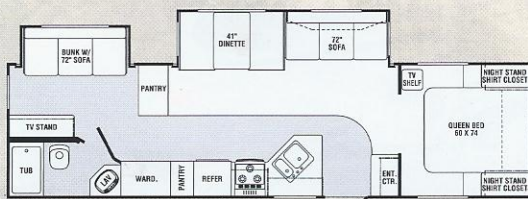

TB26FB

TB27DS

TB27FK

TB27RL

TB29BH

TB29RL

TB30FK

TB31BHDS

TB32BHS

TRAIL-BAY SPECS.	TB25RK	TB26BH	TB26FB	TB27DS	TB27FK	TB27RL	TB29BH	TB29RL	TB30FK	TB31BHDS	TB32BHS
Length	27' 10"	28' 11"	29' 2"	29' 5"	29' 1"	30' 11"	30' 9"	31' 10"	31' 9"	33' 10"	33' 9"
Width	96"	96"	96"	96"	96"	96"	96"	96"	96"	96"	96"
Height	10' 6"	11' 2"	11' 2"	10' 6"	11' 2"	11' 2"	11' 2"	11' 2"	11' 2"	11' 2"	11' 2"
Hitch Dry Weight	742 lbs.	TBA	897 lbs.	681 lbs.	606 lbs.	494 lbs.	TBA	479 lbs.	840 lbs.	793 lbs.	986 lbs.
Axle Dry Weight	4,344 lbs.	TBA	5,326 lbs.	4,652 lbs.	5,460 lbs.	5,634 lbs.	TBA	6,074 lbs.	5,660 lbs.	6,312 lbs.	5,576 lbs.
Total Dry Weight	5,086 lbs.	TBA	6,223 lbs.	5,333 lbs.	6,260 lbs.	6,126 lbs.	TBA	6,553 lbs.	6,500 lbs.	7,105 lbs.	6,562 lbs.
Load Capacity	2,656 lbs.	TBA	4,834 lbs.	2,348 lbs.	4,506 lbs.	4,526 lbs.	TBA	4,086 lbs.	4,500 lbs.	3,848 lbs.	4,584 lbs.
GVWR	7,742 lbs.	TBA	11,057 lbs.	7,681 lbs.	10,766 lbs.	10,654 lbs.	TBA	10,639 lbs.	11,000 lbs.	10,953 lbs.	11,146 lbs.
Tire Size	205/75 14C	225/75R/15D	225/75R15D	205/75R14C	225/75R15D	225/75R15D	225/75R15D	225/75R15D	225/75R15D	225/75R15D	225/75R15D
Fresh Water Capacity	40	40	40	40	40	40	40	40	40	40	40
Grey Water Capacity	80	40	40	40	80	40	40	40	80	40	40
Black Water Capacity	40	40	40	40	40	40	40	40	40	40	40