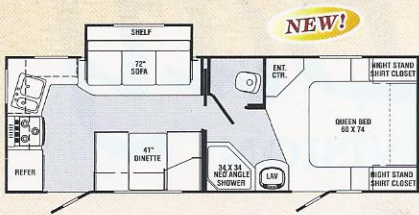

Trail-Bay

BY R-VISION

Floorplans & Specifications

TB25RK