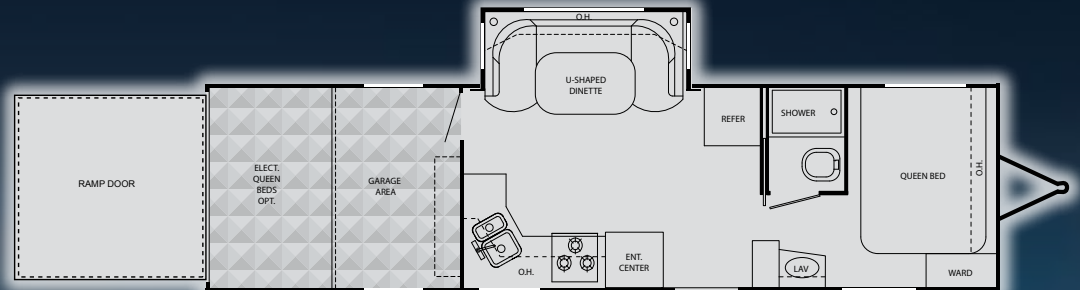

GVWR: 14,000 lb. Dry: 9,050 lb.
Hitch: 1,385 lb. Length: 35'-6"

3010TDS