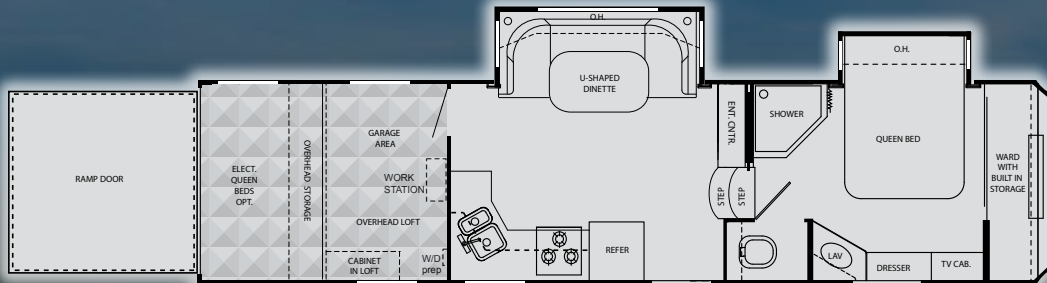

GVWR: 18,000 lb. Dry: 11,140 lb.
Hitch: 2,653 lb. Length: 35'-0"

3210

LUXURIOUS INTERIORS!

Featuring Hardwood Cabinetry; U-Shaped Dinettes; available Solid-Surface Countertops; and Bedroom Slides!

*Air Mattress Sofa Beds!
With Built-In Storage!*