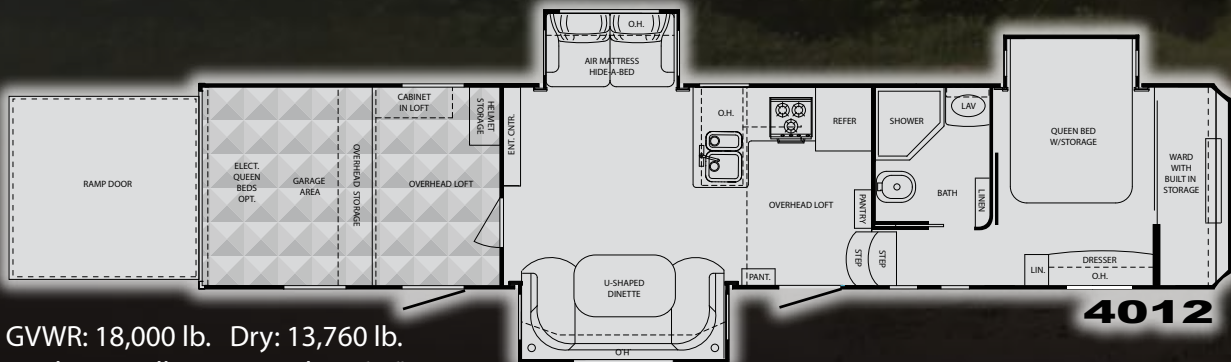

SPACIOUS SIDE-AISLE BATHROOM

Choose the 3950 CYCLONE fifth wheel for a roomy spacious side-aisle bath design featuring built-in, mirrored, linen closet storage; a large lav base with mirrored medicine cabinet; and solid, one-piece fiberglass shower with glass door enclosure.

3210

LUXURIOUS INTERIORS!

Featuring Hardwood Cabinetry; U-Shaped Dinettes; available Solid-Surface Countertops; and Bedroom Slides!

*Air Mattress Sofa Beds!
With Built-In Storage!*

GVWR: 18,000 lb. Dry: 12,415 lb.
Hitch: 3,090 lb. Length: 38'-11"

3795

3912

GVWR: 18,000 lb. Dry: 13,880 lb.
Hitch: 3,120 lb. Length: 40'-10"

FULL EXTENSION BALL-BEARING DRAWER GUIDES!
Stronger, Larger Drawers!

3950

GVWR: 18,000 lb. Dry: 13,615 lb.
Hitch: 3,295 lb. Length: 41'-11"

4012

GVWR: 18,000 lb. Dry: 13,760 lb.
Hitch: 3,020 lb. Length: 41'-7"

Optional CHERRY HARDWOOD CABINETS!
Including Doors, Drawers and Stiles!

STANDARDS & OPTIONS

KITCHEN/INTERIOR

- Raised Panel Hardwood Cabinetry
- Steel Ball-Bearing Drawer Guides
- Large Pantry (most models)
- Large Cabinet Storage/Countertops
- Hi-Rise Kitchen Faucet (most models)
- Detachable Sprayer Faucet (Triple Slides)
- Deep Kitchen Sink
- Microwave Oven
- Range Covers (most models)
- Cable TV/Satellite Hook-Ups in Living Room; Bedroom; Loft and Garage
- Custom Control Panel
- 15,000 BTU Air Conditioner
- Wired & Framed for 2nd A/C (N/A 3010TDS)
- Multi-Zone Entertainment System
 - JENSON™ JenX Amp; JenX Ceiling Speakers; JenX Marine Grade Exterior Speakers; JenX Sub-Woofer; DVD Player with Front A/V Jacks; MP3; MP4; iPod Station; Bass Control; Rear A/V Input; 3.5" LCD Display; Compatible Video & Sirius Satellite Radio
- 32" Flat Screen TV (3912, 3950, 4012)
- 27" Flat Screen TV (3210, 3795)
- 19" Flip-Down Flat Screen TV (3010 Travel Trailer)
- Air Vent in Loft
- His/Hers Reading Lights in Loft
- Overhead Cabinets or Shelving Throughout
- Deluxe Hide-a-Bed Sofa w/Inflatable Air Mattress (most models)