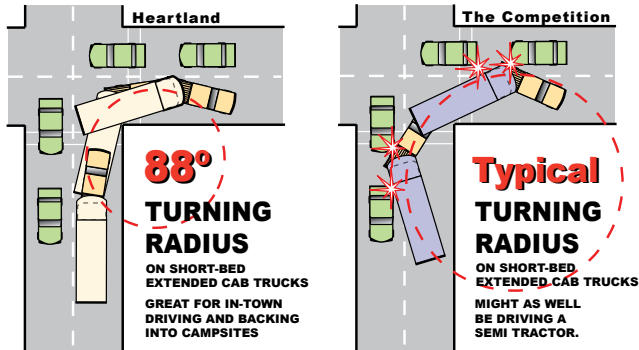

SUPERIOR CONSTRUCTION AND DESIGN TRANSLATE INTO A SUPERIOR VALUE!

**ACHIEVE AN 88° TURN!
IN A SHORT-BED, EXTENDED CAB TRUCK
ONLY IN A HEARTLAND!**

PATENTED!!
DON'T ACCEPT ANY IMITATIONS - IF YOU CAN'T TURN 88° IT'S NOT A HEARTLAND!

ZERO° TESTED!

Heartland 5th wheel Construction has been subjected to rigid testing in the famous DOMETIC™ extreme temperature testing chamber where it passed with flying colors! The chamber is set to 0° to test the unit's heating efficiency, followed by being set at 100° to test its cooling efficiency. With our thick 2" laminated walls; enclosed and heated underbelly; and insulated floor - the interior of the Heartland coach remained warm and comfy during the sub-freezing test and nice and cool during the heat test!