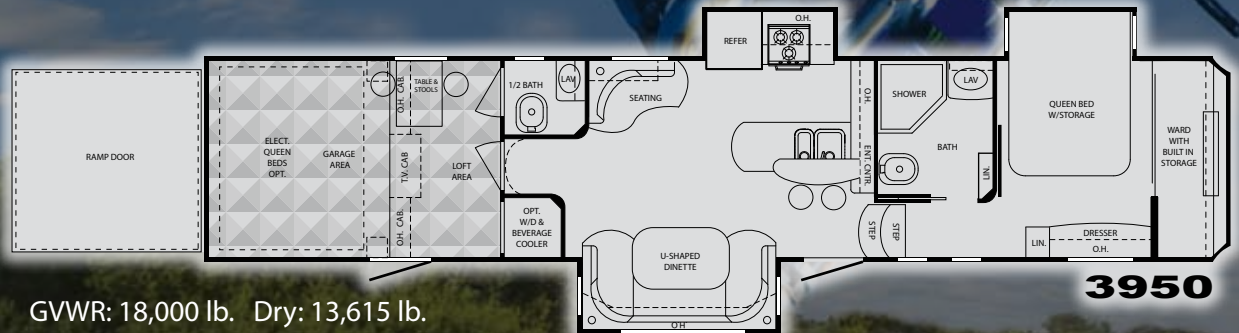

3950

GVWR: 18,000 lb. Dry: 13,615 lb.
Hitch: 3,295 lb. Length: 41'-11"