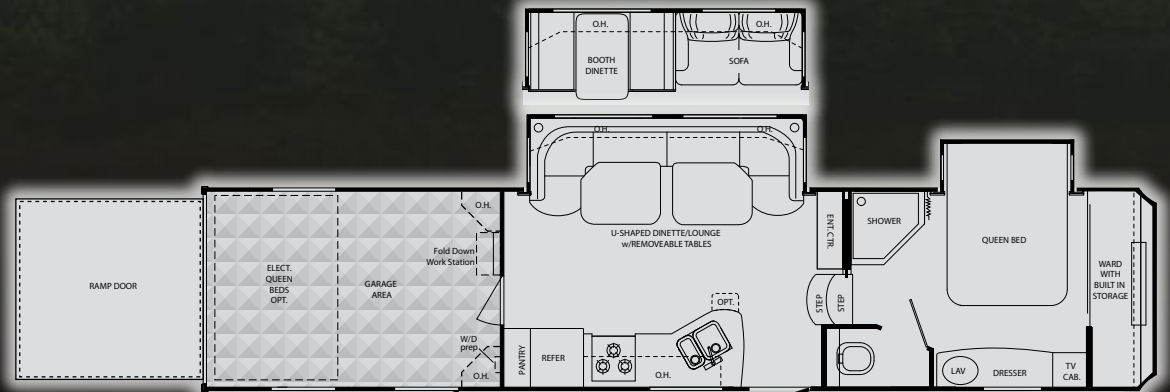

3210

LUXURIOUS INTERIORS!

Featuring Hardwood Cabinetry; U-Shaped Dinettes; available Solid-Surface Countertops; and Bedroom Slides!

*Air Mattress Sofa Beds!
With Built-In Storage!*

GVWR: 18,000 lb. Dry: 12,415 lb.
Hitch: 3,090 lb. Length: 38'-11"