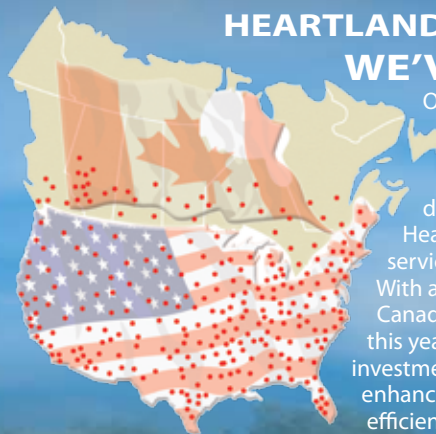

HEARTLAND CUSTOMER SERVICE WE'VE GOT YOUR BACK!

One of the top reasons that Heartland Recreational Vehicles has become the third largest manufacturer of fifth wheels in the world in just four years is because of our commitment to customer service after the sale. With more than 40 men and women located in a dedicated facility servicing our customers and our dealers every day, Heartland remains steadfast in our commitment to deal with any and all service issues and get our customers back on the road as soon as possible. With a dealer network now approaching 400 locations across the U.S. and Canada, you are never very far from an authorized Heartland dealer. New this year, Heartland is excited to announce that we have made a significant investment in an electronic integrated information system that will greatly enhance our ability to ship the correct parts on time, as well as quickly and efficiently administer warranty claims and vendor support issues.

HEARTLAND PROUDLY PARTNERS WITH THE FOLLOWING QUALITY VENDORS
in manufacturing our recreational vehicles:

Experience Virtual Tours and Product Walk-Through Videos
at our Informative Web Site:

www.HEARTLANDRVs.com

Product information is as accurate as possible as of the date of publication of this brochure. Due to Heartland's commitment to continuous product improvement - floorplans, materials, components, features, specifications, options, etc. are subject to change without notice or obligation to Heartland Recreational Vehicles. Cyclone specifications apply to coaches beginning with serial number 7970.

Tow Vehicle Caution: Owners of Heartland recreational vehicles are solely responsible for the selection and proper use of tow vehicles. All customers should consult with a motor vehicle manufacturer or their dealer concerning the purchase and use of suitable tow vehicles for Heartland products. Heartland disclaims any liability or damages suffered as a result of the selection, operation, use or misuse of a tow vehicle. Heartland's limited warranty does not cover damage to the recreational vehicle or the tow vehicle as a result of the selection of the tow vehicle.

See your nearest Heartland dealer to review a current model. 100M LITHO 1/08