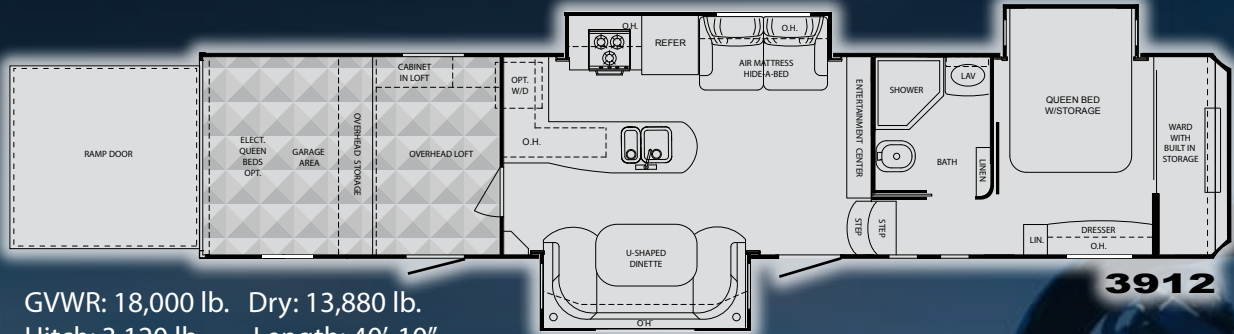

3912

GVWR: 18,000 lb. Dry: 13,880 lb.
Hitch: 3,120 lb. Length: 40'-10"

FULL EXTENSION BALL-BEARING DRAWER GUIDES!
Stronger, Larger Drawers!