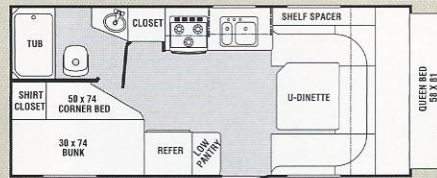

TSE233

Expandables	TSE191	TSE21RBH	TSE233
Length	21' 10"	22' 5"	23' 9"
Width (w/o Awning)	96"	96"	96"
Height (w/AC)	9' 9"	9' 9"	9' 9"
Load Cap.	2932	3028	262
*Hitch Dry Wt. (Appr.)	324	393	460
*Axle Dry Wt. (Appr.)	2668	2572	2938
*Total Dry Wt.	2992	2965	3398
GVWR	5924	5993	6060
Fresh Water Tank Cap.	30	30	30
Grey Water Cap.	30	30	30
Black Water Cap.	30	30	30
Tire Size	ST205/75R14C	ST205/75R14C	ST205/75R14C