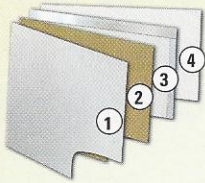

Trail-Sport

BY R-VISION

Expand Your Adventure

Expandables

Sidewall Laminate

1. Fiberglass Skin - dent resistant, low maintenance
2. Lauan
3. Aluminum Frame and Foam
4. Wallboard

TSE191

TSE21RBH

TSE233

Expandables	TSE191	TSE21RBH	TSE233
Length	21' 10"	22' 5"	23' 9"
Width (w/o Awning)	96"	96"	96"
Height (w/AC)	9' 9"	9' 9"	9' 9"
Load Cap.	2932	3028	262
*Hitch Dry Wt. (Appr.)	324	393	460
*Axle Dry Wt. (Appr.)	2668	2572	2938
*Total Dry Wt.	2992	2965	3398
GVWR	5924	5993	6060
Fresh Water Tank Cap.	30	30	30
Grey Water Cap.	30	30	30
Black Water Cap.	30	30	30
Tire Size	ST205/75R14C	ST205/75R14C	ST205/75R14C