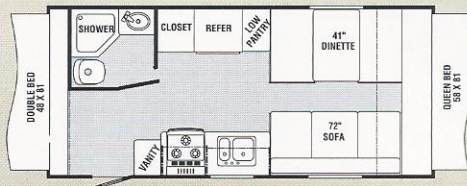

Expandables

Sidewall Laminate

1. Fiberglass Skin - dent resistant, low maintenance
2. Lauan
3. Aluminum Frame and Foam
4. Wallboard

TSE191

Expandables	TSE191	TSE21RBH	TSE233
Length	21' 10"	22' 5"	23' 9"
Width (w/o Awning)	96"	96"	96"
Height (w/AC)	9' 9"	9' 9"	9' 9"
Load Cap.	2932	3028	262
*Hitch Dry Wt. (Appr.)	324	393	460
*Axle Dry Wt. (Appr.)	2668	2572	2938
*Total Dry Wt.	2992	2965	3398
GVWR	5924	5993	6060
Fresh Water Tank Cap.	30	30	30
Grey Water Cap.	30	30	30
Black Water Cap.	30	30	30
Tire Size	ST205/75R14C	ST205/75R14C	ST205/75R14C

* Weights are approximate and based on standard features, optional equipment not included.

Floor Laminate

1. Lauan
2. Lauan
3. Aluminum Frame and Foam
4. Lauan
5. Darco

Travel Trailers

Roof Laminate

1. Rubber Roof
2. Lauan
3. Aluminum Frame and Foam
4. Ceiling Board