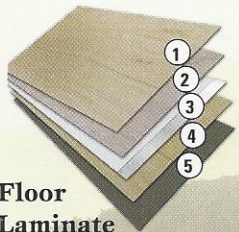

Expandables

Sidewall Laminate

1. Fiberglass Skin - dent resistant, low maintenance
2. Lauan
3. Aluminum Frame and Foam
4. Wallboard

Expandables	TSE191	TSE21RBH	TSE233
Length	21' 10"	22' 5"	23' 9"
Width (w/o Awning)	96"	96"	96"
Height (w/AC)	9' 9"	9' 9"	9' 9"
Load Cap.	2932	3028	262
*Hitch Dry Wt. (Appr.)	324	393	460
*Axle Dry Wt. (Appr.)	2668	2572	2938
*Total Dry Wt.	2992	2965	3398
GVWR	5924	5993	6060
Fresh Water Tank Cap.	30	30	30
Grey Water Cap.	30	30	30
Black Water Cap.	30	30	30
Tire Size	ST205/75R14C	ST205/75R14C	ST205/75R14C

* Weights are approximate and based on standard features, optional equipment not included.

Floor Laminate

1. Lauan
2. Lauan
3. Aluminum Frame and Foam
4. Lauan
5. Darco

Travel Trailers

Roof Laminate

1. Rubber Roof
2. Lauan
3. Aluminum Frame and Foam
4. Ceiling Board