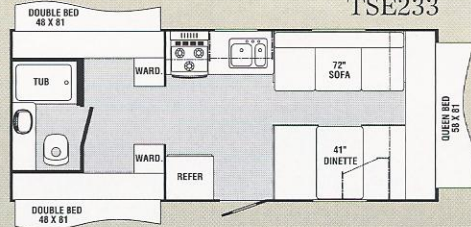

TSE233

Expandables	TSE191	TSE21RBH	TSE233
Length	21' 10"	22' 5"	23' 9"
Width (w/o Awning)	96"	96"	96"
Height (w/AC)	9' 9"	9' 9"	9' 9"
Load Cap.	2932	3028	262
*Hitch Dry Wt. (Appr.)	324	393	460
*Axle Dry Wt. (Appr.)	2668	2572	2938
*Total Dry Wt.	2992	2965	3398
GVWR	5924	5993	6060
Fresh Water Tank Cap.	30	30	30
Grey Water Cap.	30	30	30
Black Water Cap.	30	30	30
Tire Size	ST205/75R14C	ST205/75R14C	ST205/75R14C