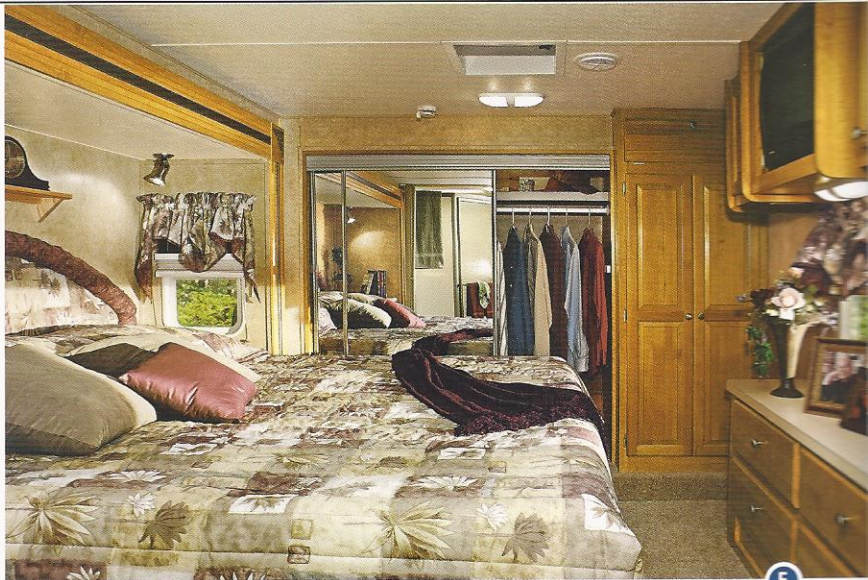

**Mary and John Hare**  
Snellville, Georgia

- E. 5436 REQS featuring the king bed option, rear wardrobe lined with cedar and washer/dryer closet.
- F. 32 RLDS bedroom with abundant storage and counter space.