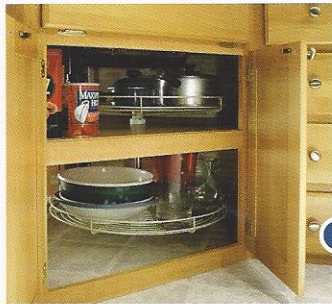

REVOLUTIONARY EXTERIORS.

“Your desire to make things right for the customer really impressed us.

We would highly recommend a Potomac to anyone interested in purchasing a quality unit from a company that is truly concerned with customer satisfaction.”

A

B

C

D

E

F

G