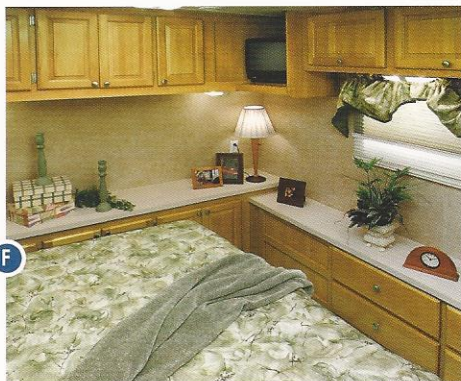

**REVOLUTIONARY
STYLE.**