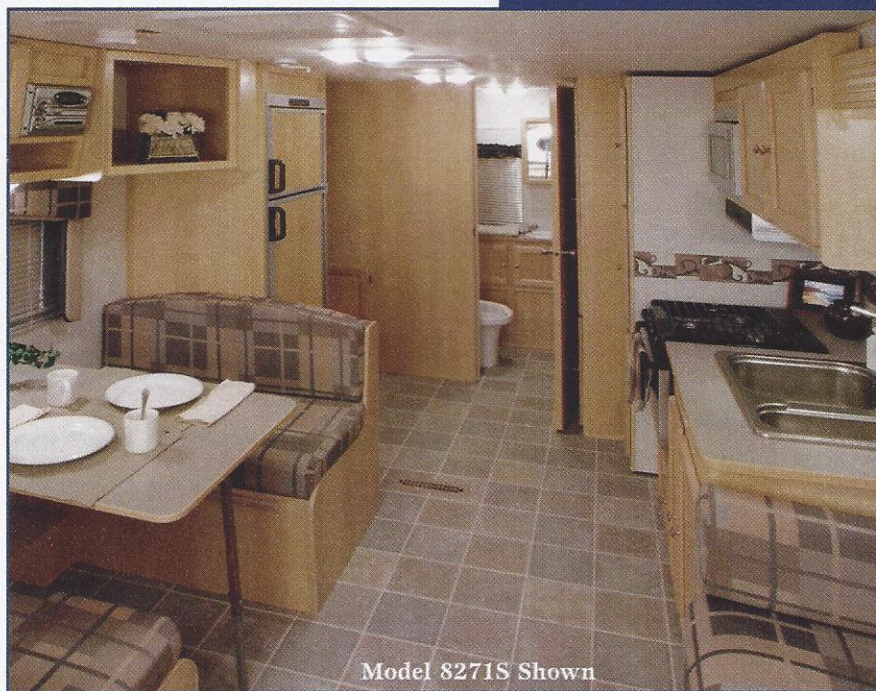

Model 8271S Shown