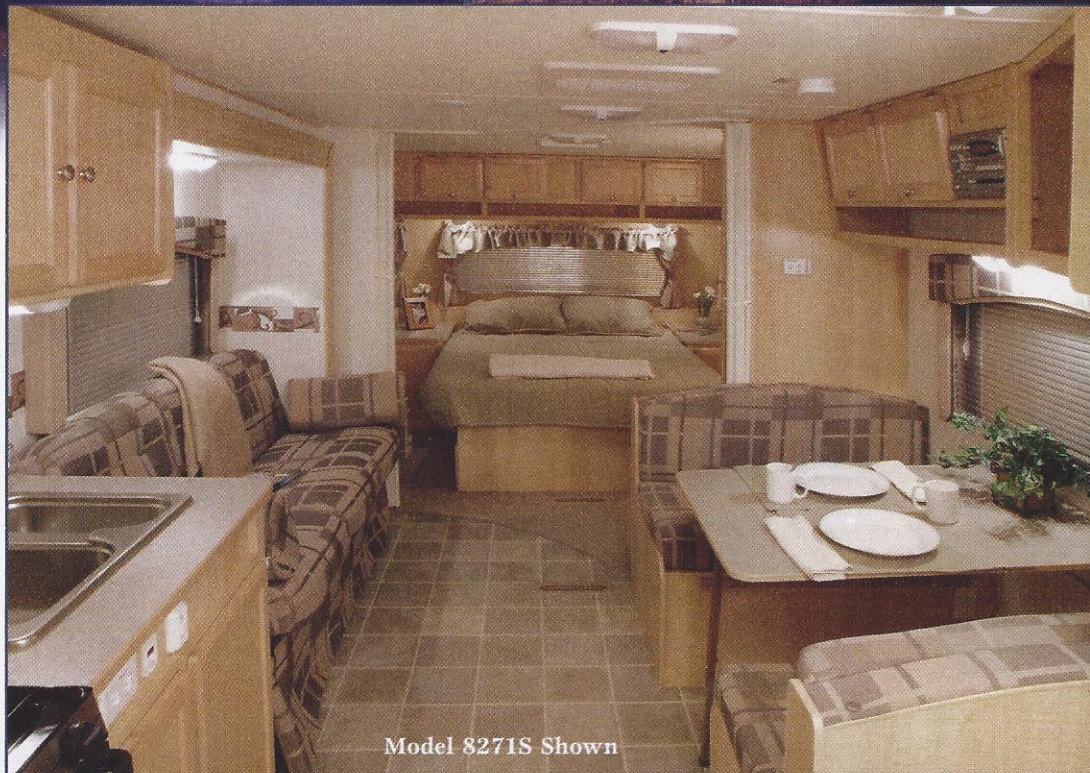

Trail-Lite

BY R-VISION

The Nation's #1
Selling Ultra-Lite!

**Trail-Lite
Travel Trailers**

Heated & Enclosed Underbelly

There's never been quite as much room in a lightweight towable as you are sure to find in a Trail-Lite travel trailer from R-Vision. The electric slide-room provides increased spaciousness with the touch of a button, while the extra-roomy dinette features elegant arched backs and 5" reversible cushions.

Model 8271S Shown

Lightweight Living at its Best

The Trail-Lite lightweight travel trailer series from R-Vision was designed with your family in mind. Even the smallest Trail-Lite models feature kitchens that offer loads of work space to prepare any meal, while brushed metal appliances add a touch of class. There's a full compliment of overhead and base cabinet storage throughout the coach, including overhead cabinets in the slide-room.