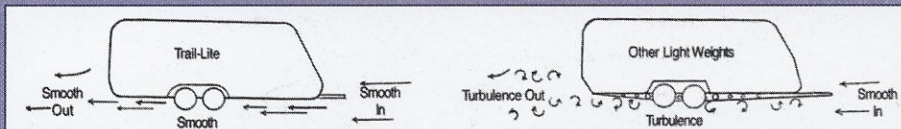

Trail-Lite uses modern race car technology to bring you towing ease and stability. Trail-Lite's enclosed chassis is clear of the exposed holding tanks, crossmembers and outriggers that create turbulence when the trailer is towed. Airflow is smooth and drag is greatly reduced. Towing a Trail-Lite is a breeze!