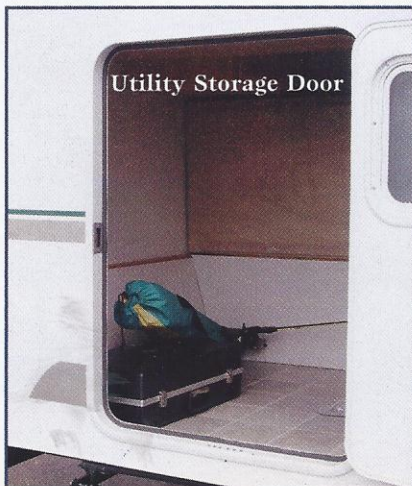

Utility Storage Door