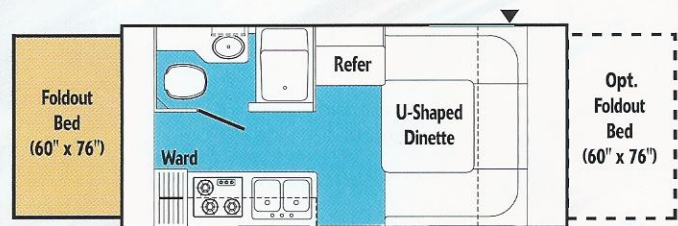

2001 Cadet Travel Trailers

This is Cadet – the newest addition to the Coachmen family! It's a lightweight RV that combines the privacy, security and convenience of a travel trailer with the sleeping capacity and ambience of a tent camper. Light enough to tow with a mini van, Cadet features a complete bath and a fully equipped kitchen. And our 60" x 76" foldout bunks are the largest in the industry. Check out Cadet today!

Cadet Specifications

	19 Cadet	21 Cadet
Overall Length	24' 1"	26' 10"
Length-Hitch to Bumper	19' 7"	22' 4"
Box Length	16' 0"	18' 9"
Height w/ AC	9' 6"	9' 6"
Exterior Width	7' 3"	7' 3"
Interior Height	6' 6"	6' 6"
GVW* (Dry)	2,800	3,161
Hitch Weight (Dry)	330	390
Axle Weight (Dry)	2,470	2,771
GVWR**	4,330	5,390
GAWR***	4,000	5,000
Payload Cap. (Dry)	1,530	2,229
Furnace Cap. (BTU's)	18,000	18,000
Fresh Water (US Gal.)	34	34
Gray Water (US Gal.)	25	25
Black Water (US Gal.)	25	25
Sleeping Cap.	4	6
Awning Length	10	11

Radial Tire Size ST225/75 R15 ST175/80 R13C

Visit our website at: www.coachmenrv.com

COACHMEN RECREATIONAL VEHICLE COMPANY
P.O. Box 30, Middlebury, IN 46540 • P.O. Box 948, Fitzgerald, GA 31750

19 Cadet

Linoleum

*Gross Vehicle Weight **Gross Vehicle Weight Rating ***Gross Axle Weight Rating

JERRY'S TRAILERS & CAMPERS
2601 S. 13th St.
Norfolk, NE 68701
(402) 371-1306

© 2000 Coachmen Recreational Vehicle Company