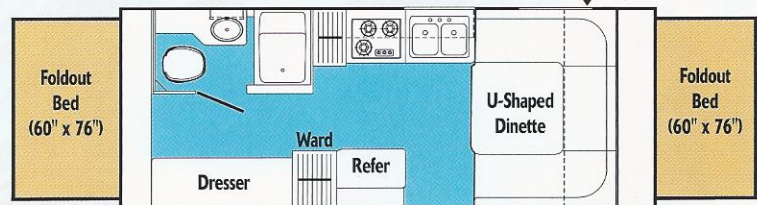

21 Cadet

Linoleum

*Gross Vehicle Weight **Gross Vehicle Weight Rating ***Gross Axle Weight Rating

JERRY'S TRAILERS & CAMPERS
2601 S. 13th St.
Norfolk, NE 68701
(402) 371-1306