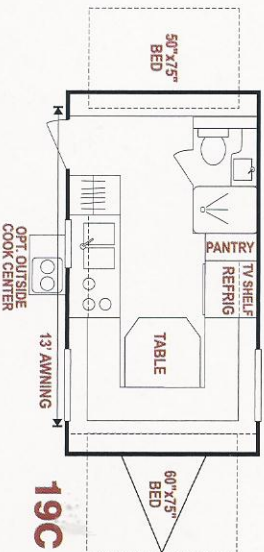

Discover the Sportsmen Coyote for Yourself!

16C 19C 21C

COYOTE AVAILABLE OPTIONS

- TV Antenna
- Microwave
- 13,500 A/C
- 7,000 BTU A/C
- AM-FM Stereo
- AM-FM / CD
- Awning
- Monitor Panel
- 2-12v Coil Cord Lights
- Oven
- Spare Tire
- Spare Tire Carrier
- Spare Tire Cover
- Fiberglass Sidewalls
- Gas Bottle Cover
- Exterior Shower
- Sink Cover (1)
- 2 Stabilizer Jacks (front)
- Outside Cook Center
- 6 Ct. D.D. Refer (Norcold™) - 21C only

UWV (Unloaded Vehicle Wt.)	2580	3100	3370
Dry Hitch Weight	180	360	480
Dry Axel Weight	2400	2740	2890
NCC	920	2412	2142
GWR	3500	5512	5512
Exterior Width	74"	74"	74"
Exterior Length	17'10"	19'4"	22'5"
Exterior Height*	10'7"	10'7"	10'7"
Fresh Water (gallons)	30	30	30
Black Water (gallons)	6	32	32
Gray Water (gallons)	32	32	32
Tire Size	14"	14"	14"
Electrical Service (amps)	30	30	30
Sleeping Capacity	up to 6	up to 6	up to 7

*Exterior Height does NOT include air conditioning.

ONE-YEAR LIMITED VEHICLE WARRANTY

K-Z, Inc. warrants that it will repair or replace any part of your Travel Trailer or Fifth Wheel found to be defective in materials or workmanship within 12 months from date of original purchase. Components such as tires, plumbing and electrical fixtures, refrigerator, range, etc. are subject to separate warranties issued by other manufacturers. Ask your dealer for details.

LIMITED TWO-YEAR STRUCTURAL WARRANTY

The limited two-year structural guarantee warrants a guarantee against all defects in materials or faulty workmanship for the steel frame and wood structure for 24 months from date of original purchase. Guarantee applies to original owner only and is available upon request for inspection.

The following components are available with a 2-Year Limited Warranty:

- Refrigerator
- Furnace
- Water Heater
- Oven
- Microwave
- Toilet
- Water Pump