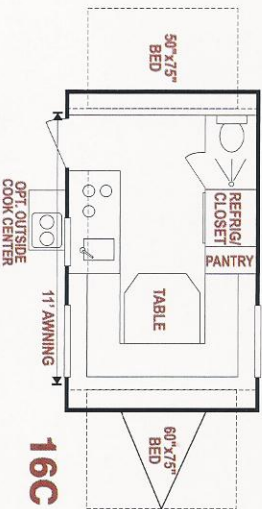

Enhance your camping experience with custom options like this outside cook center.

16C