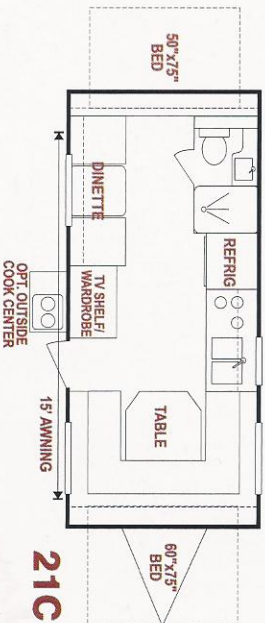

21C

JERRY'S TRAILERS & CAMPERS

2601 S. 13th St.
Norfolk, NE 68701
(402) 371-1306

**Where applicable and codes allow. Note: Some standard features may be cancelled or altered at dealer's request. Features available on early 2000 models may vary.