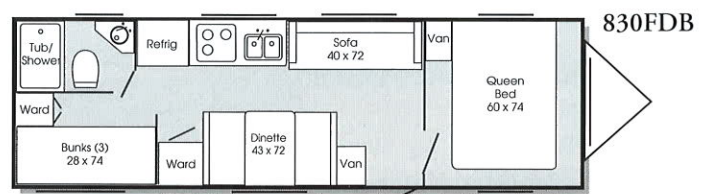

8' Wide Travel Trailers

**Twin Beds Option
Travel Trailers and
Fifth Wheels**