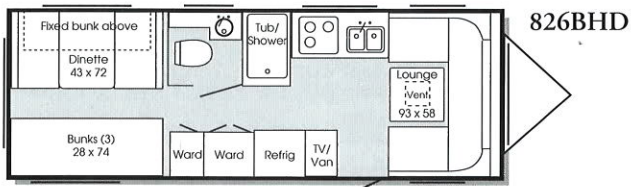

8' Wide Travel Trailers

**Twin Beds Option
Travel Trailers and
Fifth Wheels**