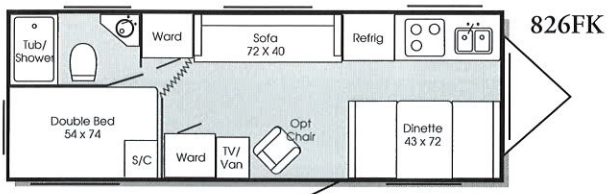

8' Wide Travel Trailers

**Twin Beds Option
Travel Trailers and
Fifth Wheels**