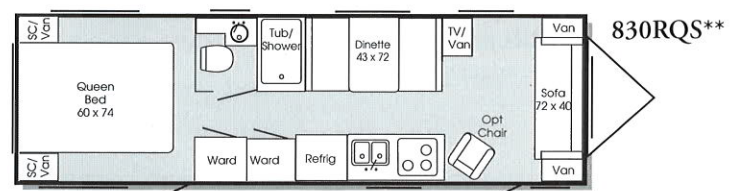

**Twin beds option available