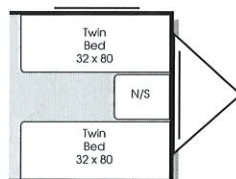

**Twin Beds Option
Travel Trailers and
Fifth Wheels**