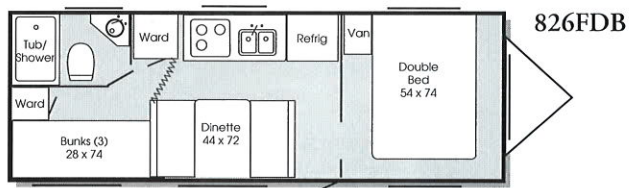

8' Wide Travel Trailers

**Twin Beds Option
Travel Trailers and
Fifth Wheels**