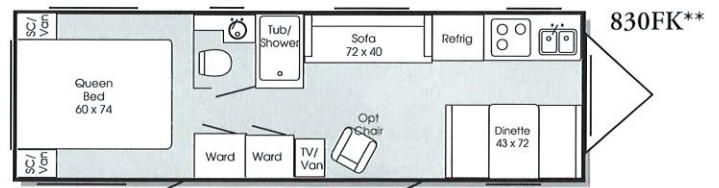

8' Wide Travel Trailers

**Twin Beds Option
Travel Trailers and
Fifth Wheels**