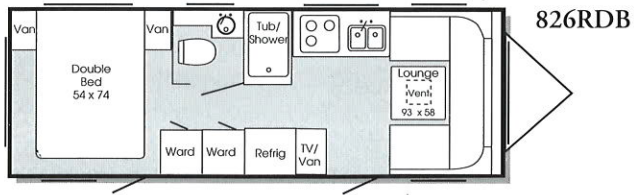

8' Wide Travel Trailers

**Twin Beds Option
Travel Trailers and
Fifth Wheels**