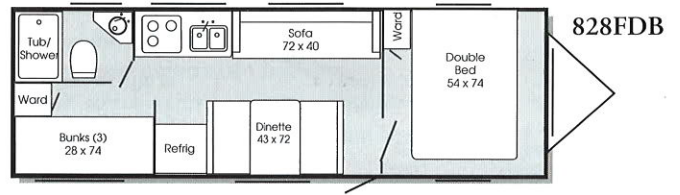

8' Wide Travel Trailers

**Twin Beds Option
Travel Trailers and
Fifth Wheels**