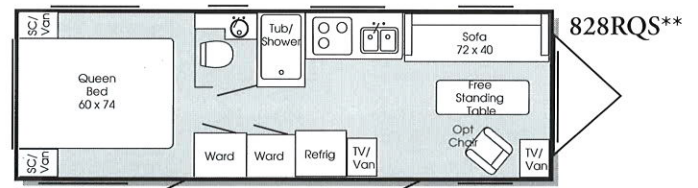

8' Wide Travel Trailers

**Twin Beds Option
Travel Trailers and
Fifth Wheels**