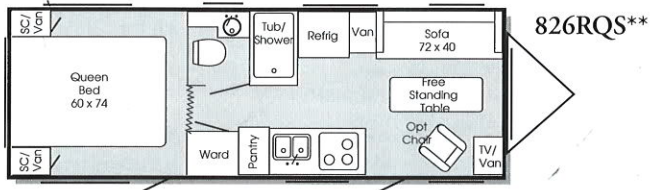

8' Wide Travel Trailers

**Twin Beds Option
Travel Trailers and
Fifth Wheels**