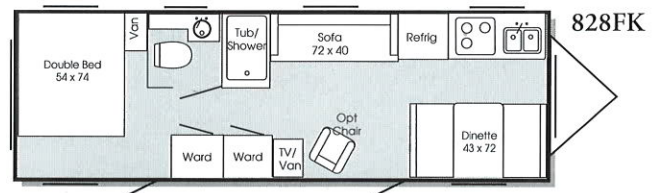

8' Wide Travel Trailers

**Twin Beds Option
Travel Trailers and
Fifth Wheels**